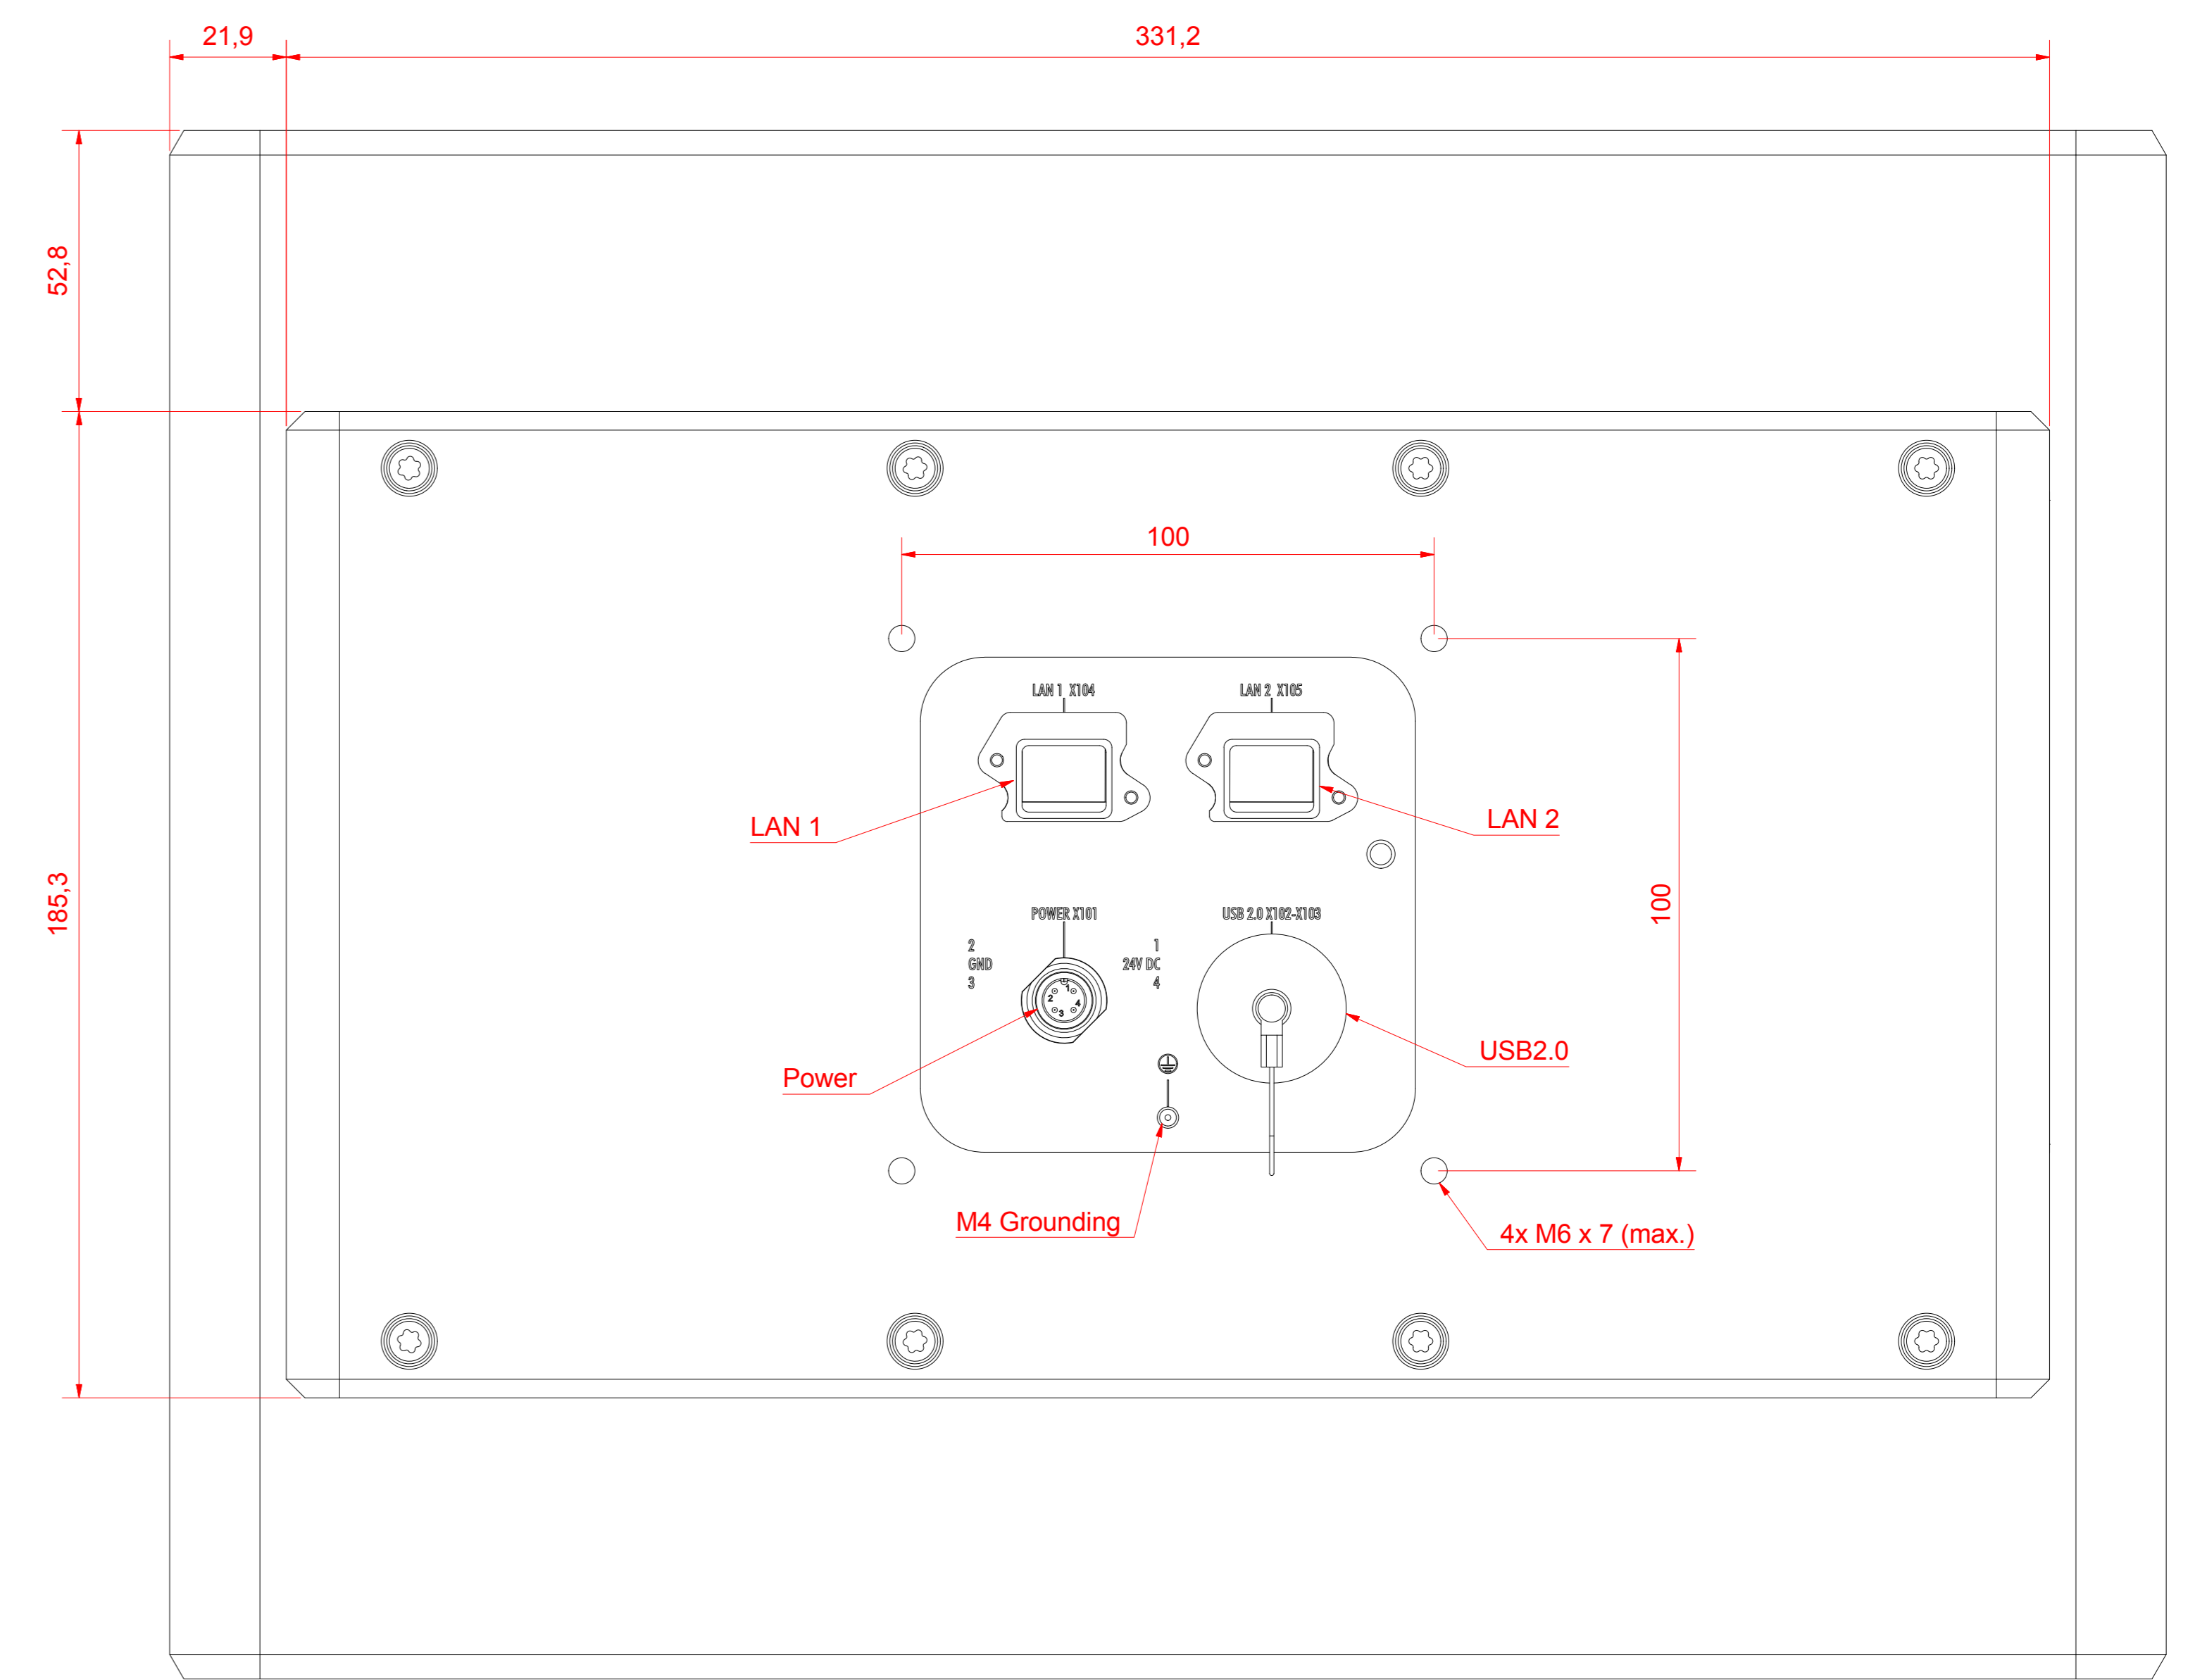

CPX3715-0010 Landscape  
main dimensions and fixing points

dimensions in mm

front view

left view

rear view