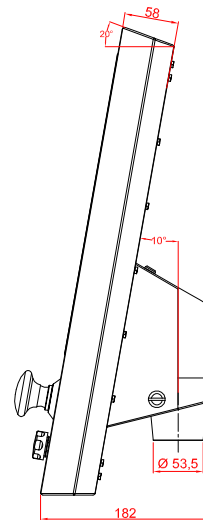

CP7703-1401-M177

main dimensions and
fixing points

dimensions in mm

rear view

right view

front view