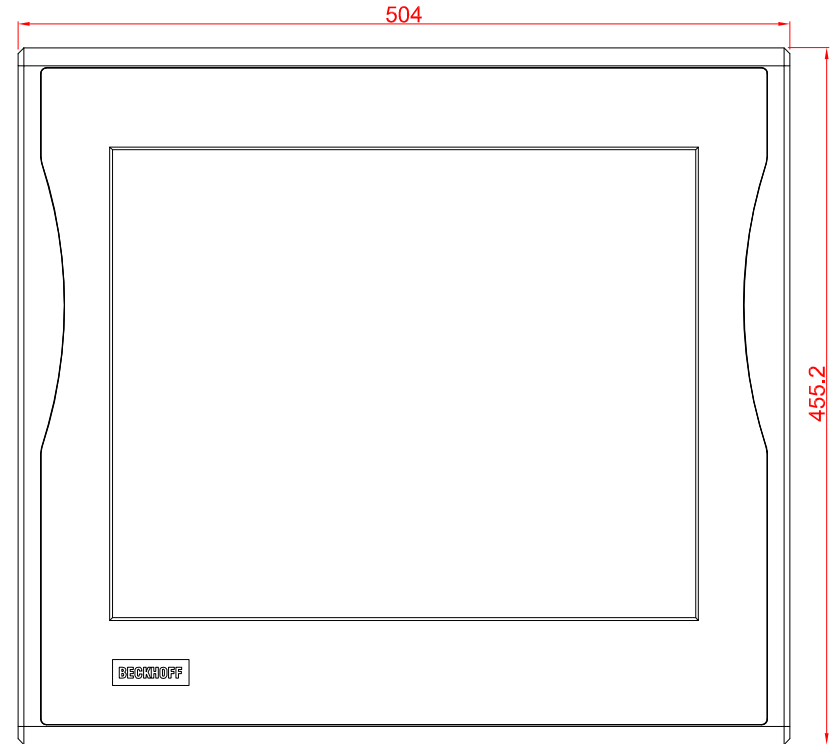

CP7703

main dimensions and
fixing points

dimensions in mm

rear view

right view

front view