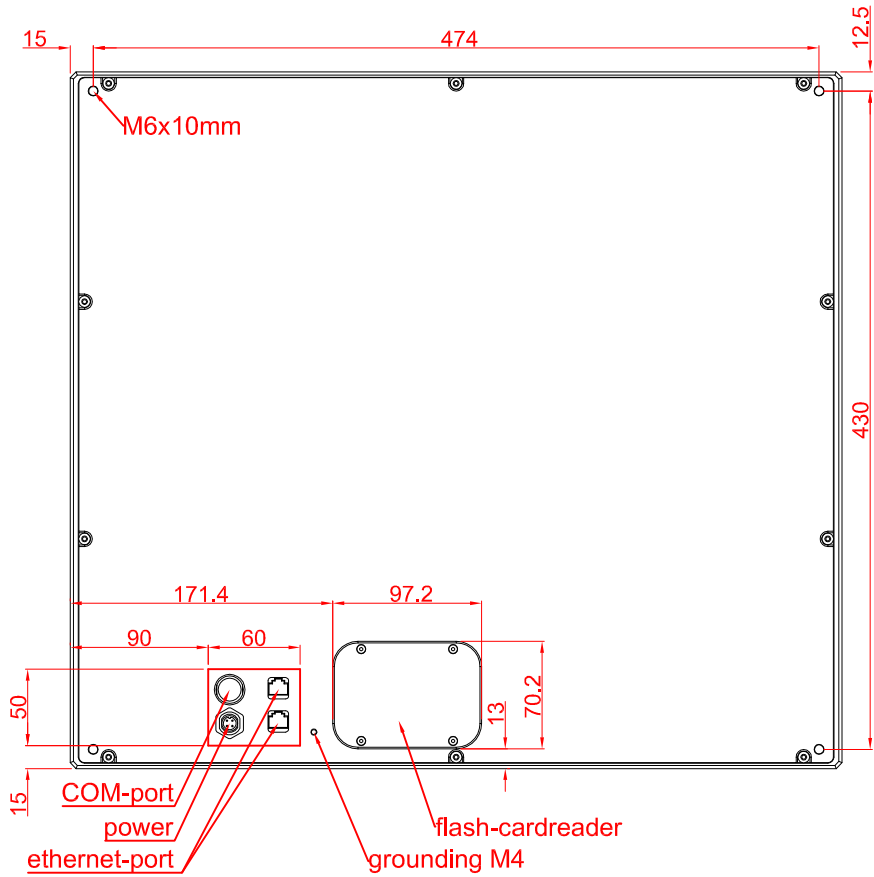

CP7703

main dimensions and
fixing points

dimensions in mm

rear view

right view

front view