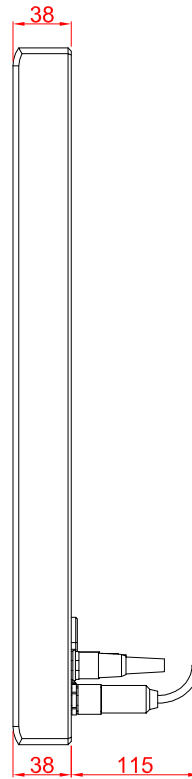

CP7703

main dimensions and
fixing points

dimensions in mm

rear view

right view

front view