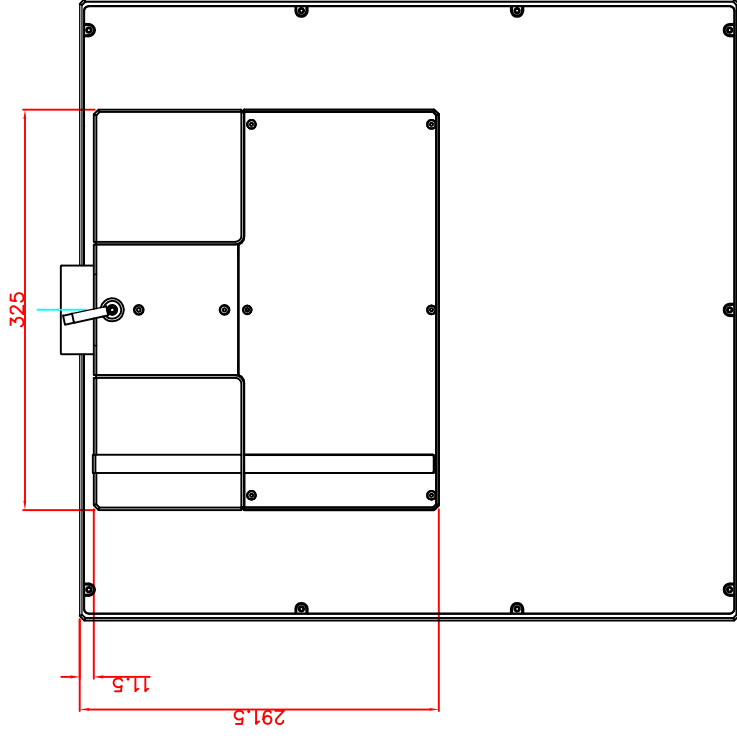

front view

left view

rear view

CP7233-0002

Ø48 mm fixingtube

main dimensions and fixing points

dimensions in mm

top view