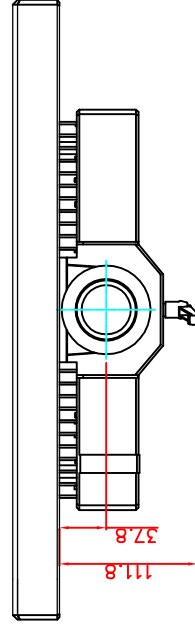

front view

left view

rear view

CP7233-0002

Ø48 mm fixingtube

main dimensions and fixing points

dimensions in mm

top view