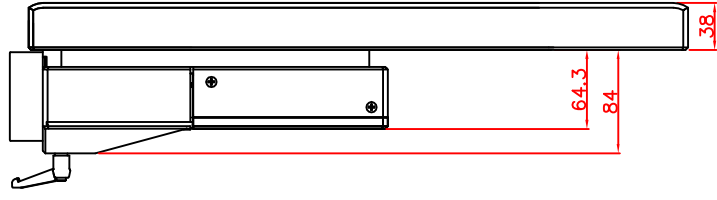

front view

left view

rear view

CP7233-0002

Ø48 mm fixingtube

main dimensions and fixing points

dimensions in mm

top view