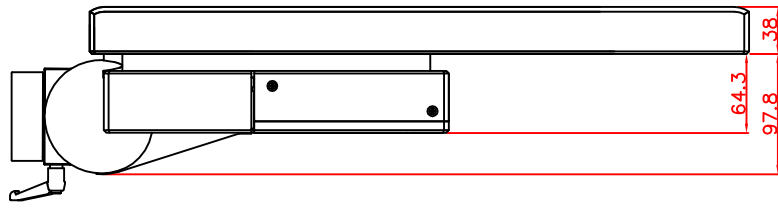

rear view

top view

left view

front view

CP7233-0001-M162-E169  
 Ø48 mm fixingtube  
 main dimensions and fixing  
 points  
 dimensions in mm