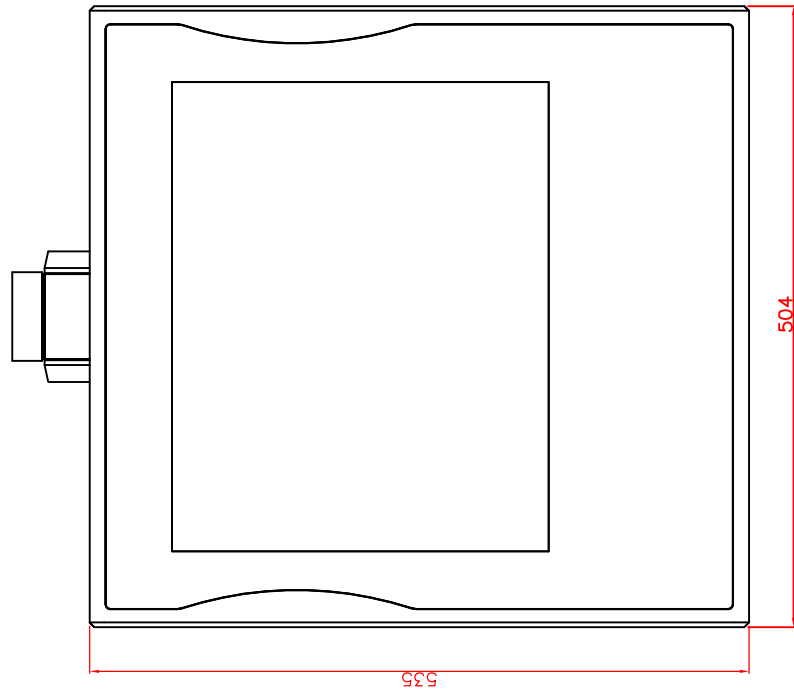

rear view

top view

left view

front view

CP7233-0001-M162-E169  
 Ø48 mm fixingtube  
 main dimensions and fixing  
 points  
 dimensions in mm