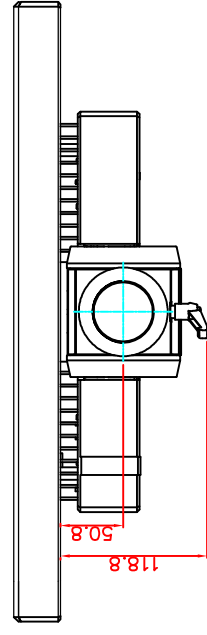

rear view

top view

left view

front view

CP7233-0001-M162-E169  
 Ø48 mm fixingtube  
 main dimensions and fixing  
 points  
 dimensions in mm