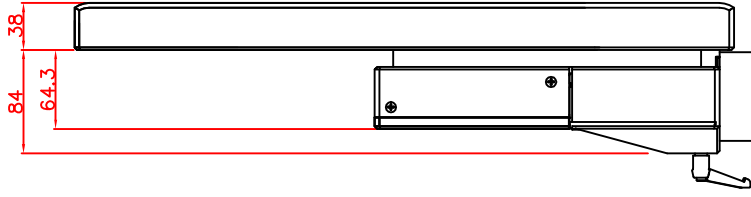

front view

left view

rear view

CP7233-0001-M161-E169

Ø48 mm fixingtube

main dimensions and fixing points

dimensions in mm

bottom view