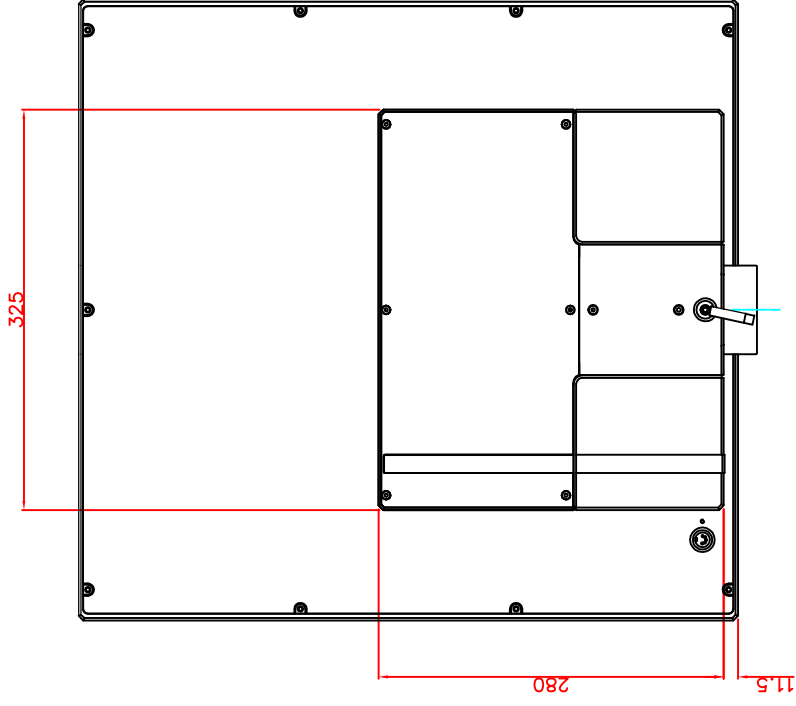

front view

left view

rear view

CP7233-0001-M161-E169

Ø48 mm fixingtube

main dimensions and fixing points

dimensions in mm

bottom view