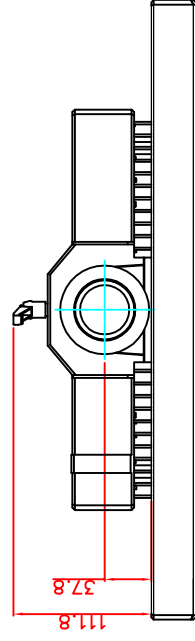

front view

left view

rear view

CP7233-0001-M161-E169

Ø48 mm fixingtube

main dimensions and fixing points

dimensions in mm

bottom view