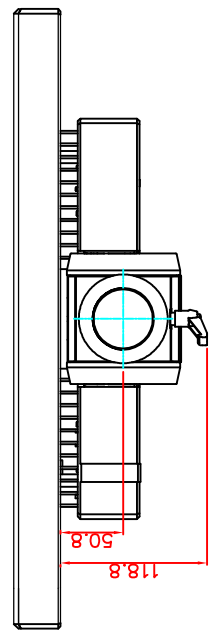

rear view

top view

left view

front view

CP7233-0000-M162-E169
 Ø48 mm fixingtube
 main dimensions and fixing
 points
 dimensions in mm