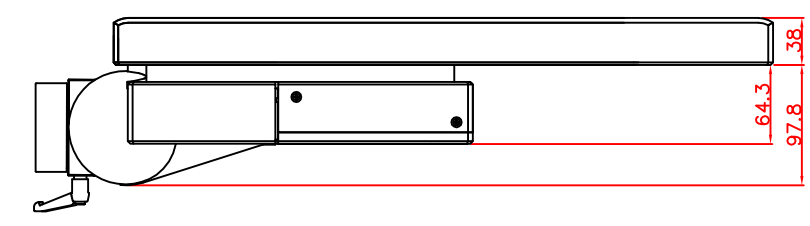

rear view

top view

left view

front view

CP7233-0000-M162-E169
 Ø48 mm fixingtube
 main dimensions and fixing
 points
 dimensions in mm