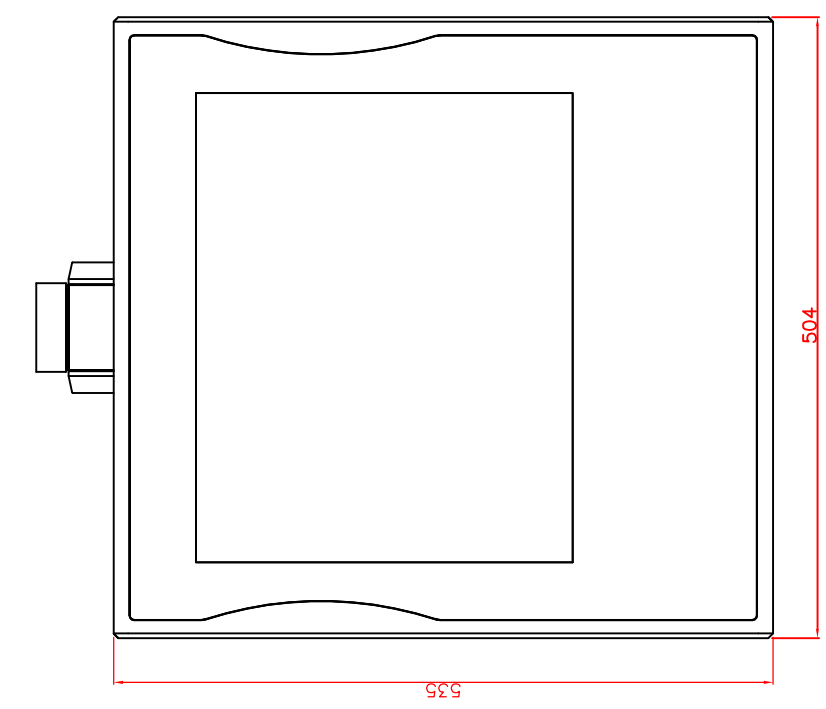

rear view

top view

left view

front view

CP7233-0000-M162-E169
 Ø48 mm fixingtube
 main dimensions and fixing
 points
 dimensions in mm