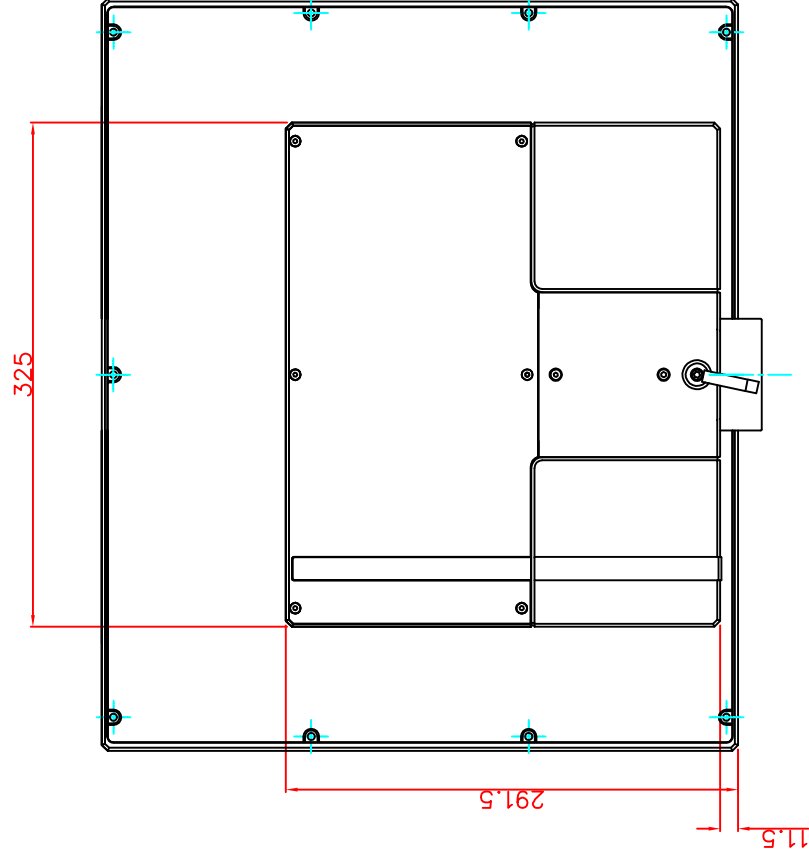

front view

CP7232-0001-M161

Ø48 mm fixingtube

main dimensions and fixing points

dimensions in mm

left view

rear view

bottom view