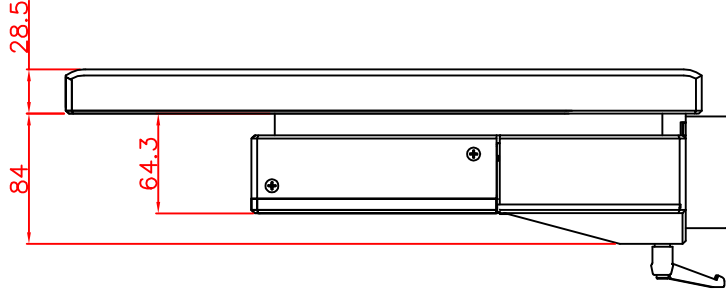

front view

CP7232-0001-M161

Ø48 mm fixingtube

main dimensions and fixing points

dimensions in mm

left view

rear view

bottom view