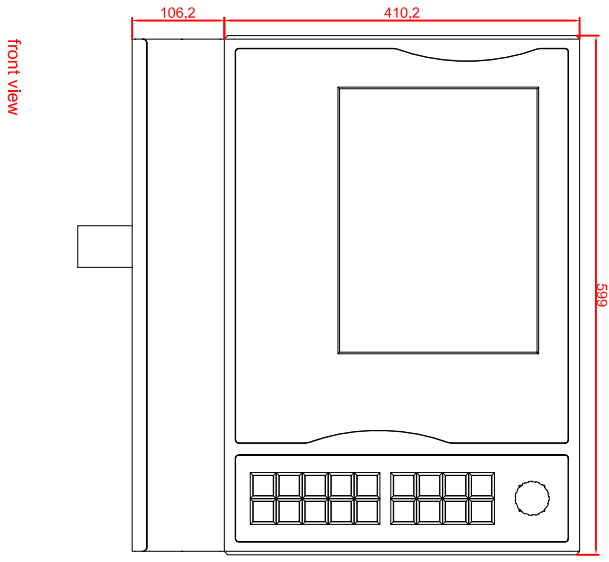

CP7232-000X+E215+E577+M163+M400

Ø 48mm fixing tube

main dimensions and dimensions in mm

front view

left view

rear view