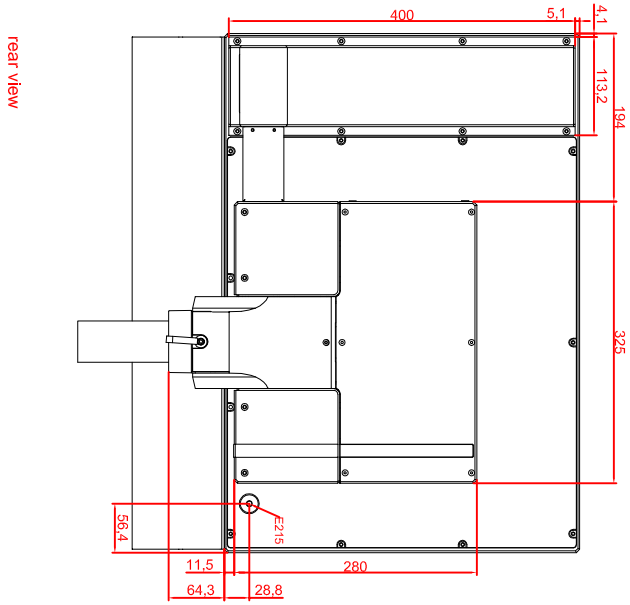

CP7232-000X+E215+E577+M163+M400

Ø 48mm fixing tube

main dimensions and dimensions in mm

front view

left view

rear view