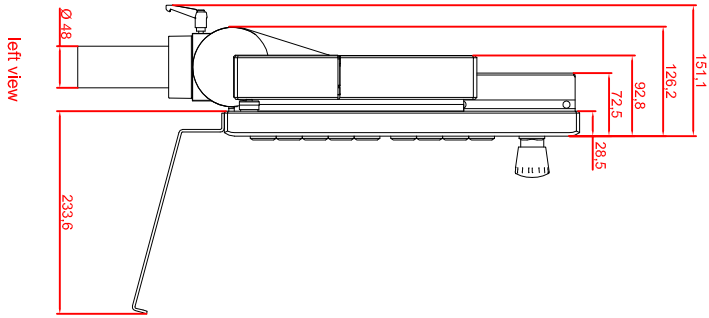

CP7232-000X+E215+E577+M163+M400

Ø 48mm fixing tube

main dimensions and dimensions in mm

front view

left view

rear view