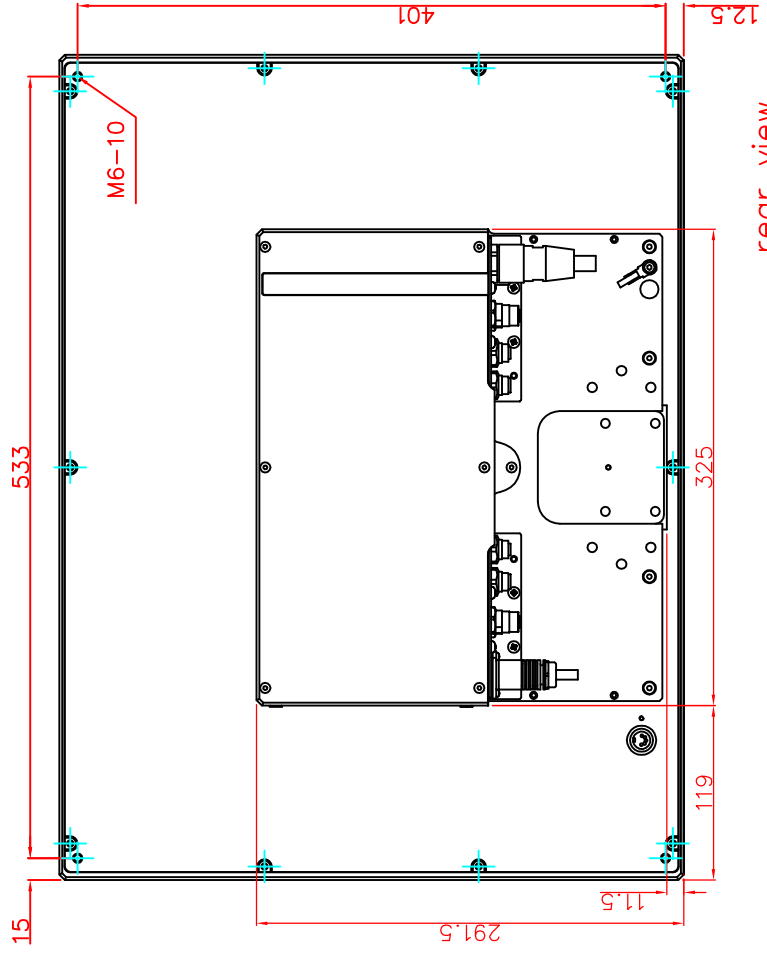

bottom view

rear view

right view

CP7223-0002-M164-E169

main dimensions and fixing points

dimensions in mm

dimensions in mm