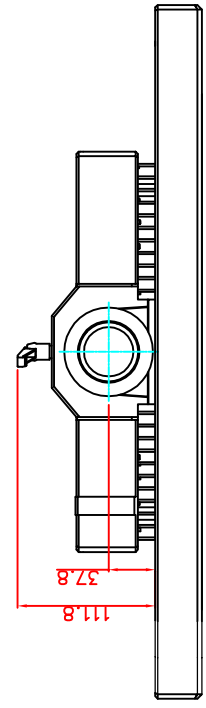

rear view

left view

front view

bottom view

CP7223-0002-M163  
 Ø48 mm fixingtube  
 main dimensions and fixing  
 points  
 dimensions in mm