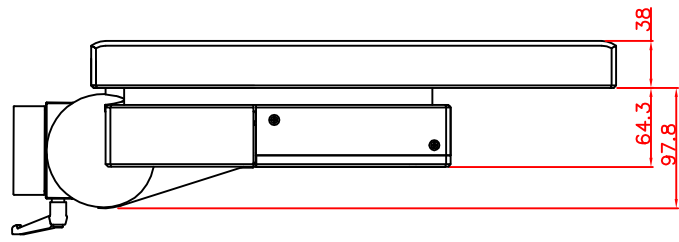

rear view

left view

front view

top view

CP7223-0002-M162

Ø48 mm fixingtube

main dimensions and fixing points

dimensions in mm