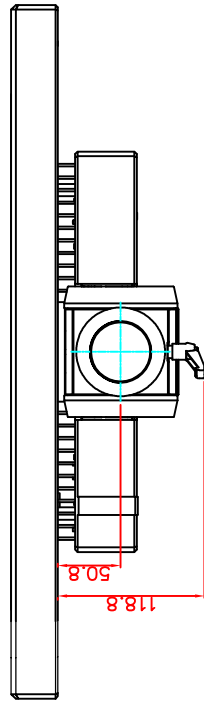

rear view

left view

front view

top view

CP7223-0002-M162

Ø48 mm fixingtube

main dimensions and fixing points

dimensions in mm