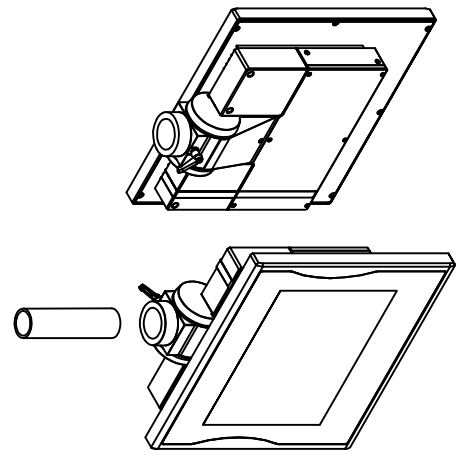

rear view

left view

front view

top view

CP7223-0002-M162

Ø48 mm fixingtube

main dimensions and fixing points

dimensions in mm