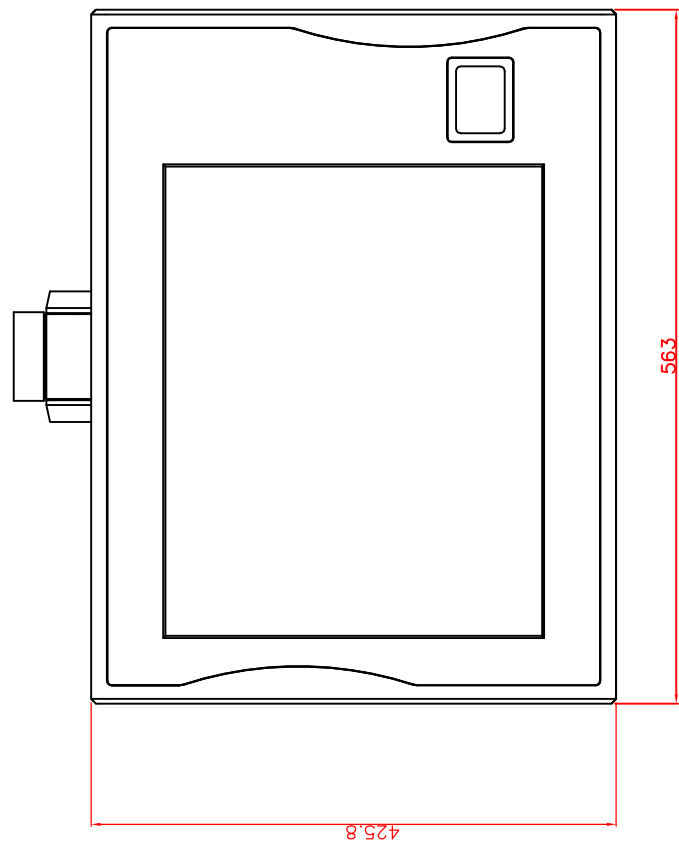

rear view

left view

front view

top view

CP7223-0002-M162

Ø48 mm fixingtube

main dimensions and fixing points

dimensions in mm