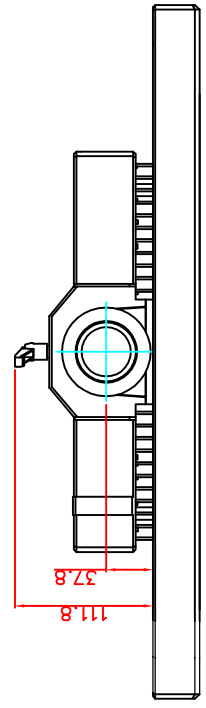

front view

left view

rear view

CP7223-0002-M161  
 Ø48 mm fixingtube  
 main dimensions and fixing  
 points  
 dimensions in mm

bottom view