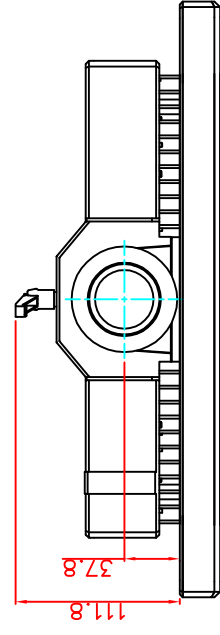

front view

left view

rear view

CP7221-0001-M161-E169

Ø48 mm fixingtube

main dimensions and fixing points

dimensions in mm

bottom view