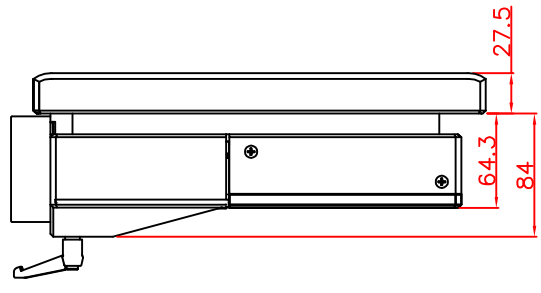

front view

left view

rear view

top view

CP7221-0001-E169

Ø48 mm fixingtube

main dimensions and fixing points

dimensions in mm