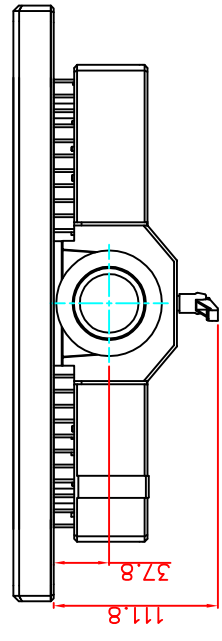

front view

left view

rear view

top view

CP7221-0001-E169

Ø48 mm fixingtube

main dimensions and fixing points

dimensions in mm