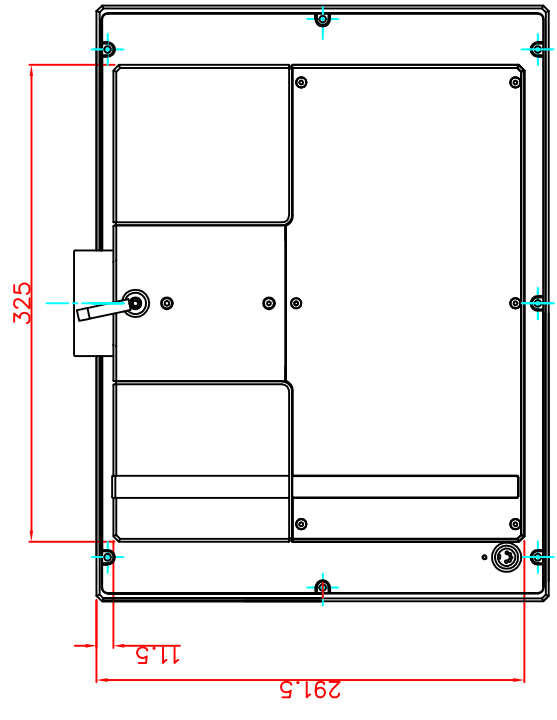

front view

left view

rear view

top view

CP7221-0001-E169

Ø48 mm fixingtube

main dimensions and fixing points

dimensions in mm