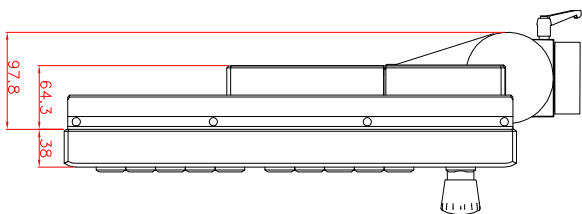

front view

left view

rear view

CP7213-0001-M162
 Ø48 mm fixingtube
 main dimensions and fixing
 points
 dimensions in mm

top view