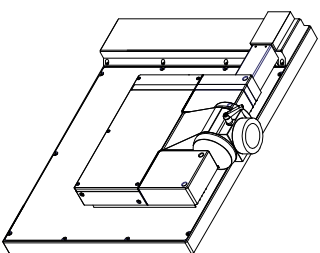

front view

left view

rear view

CP7213-0001-M162
 Ø48 mm fixingtube
 main dimensions and fixing
 points
 dimensions in mm

top view