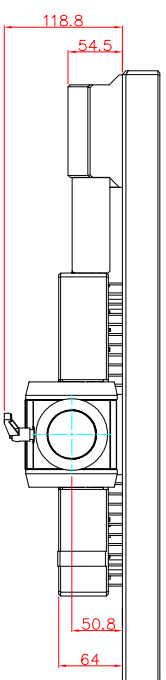

front view

left view

rear view

CP7213-0001-M162
 Ø48 mm fixingtube
 main dimensions and fixing
 points
 dimensions in mm

top view