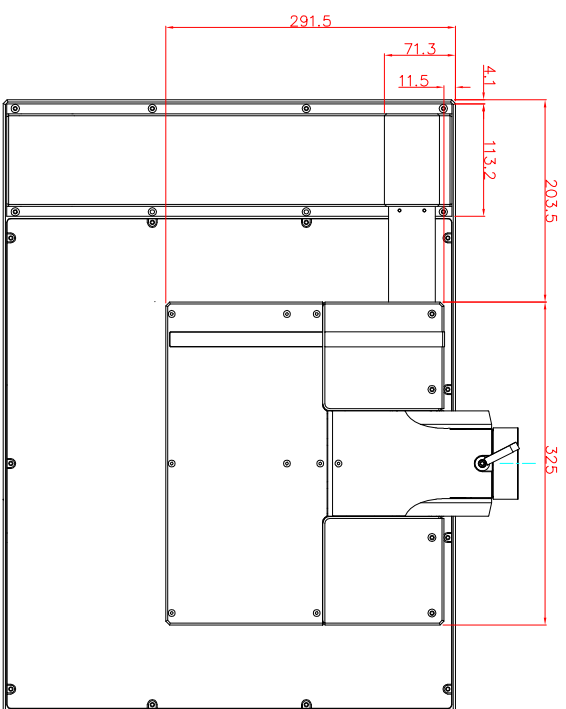

front view

left view

rear view

CP7213-0001-M162
 Ø48 mm fixingtube
 main dimensions and fixing
 points
 dimensions in mm

top view