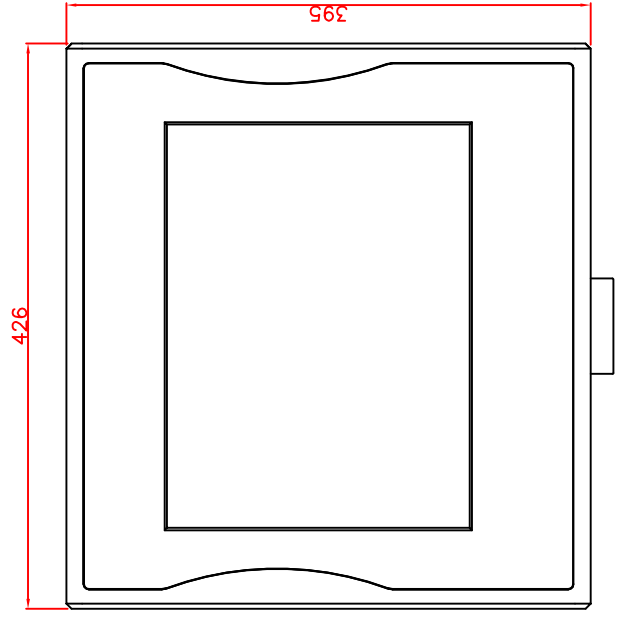

CP7212-0001-M161-E169

Ø48 mm fixingtube

main dimensions and fixing
points

dimensions in mm

bottom view

front view

left view

rear view