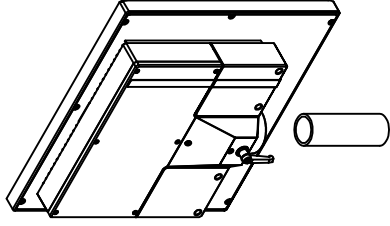

CP7212-0001-M161-E169

Ø48 mm fixingtube

main dimensions and fixing
points

dimensions in mm

bottom view

front view

left view

rear view