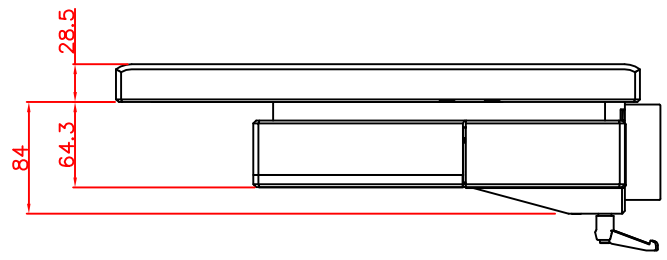

CP7212-0001-M161-E169

Ø48 mm fixingtube

main dimensions and fixing
points

dimensions in mm

bottom view

front view

left view

rear view