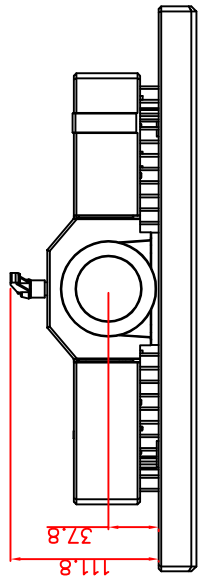

CP7212-0001-M161-E169

Ø48 mm fixingtube

main dimensions and fixing
points

dimensions in mm

bottom view

front view

left view

rear view