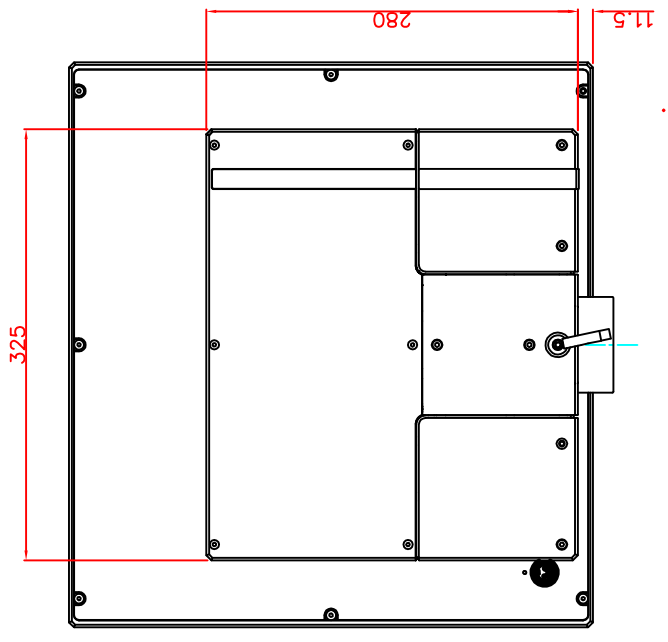

CP7212-0001-M161-E169

Ø48 mm fixingtube

main dimensions and fixing
points

dimensions in mm

bottom view

front view

left view

rear view