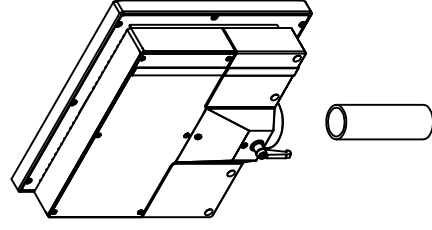

CP7211-0000-M161

Ø48 mm fixingtube

main dimensions and fixing points

dimensions in mm

front view

left view

bottom view

rear view