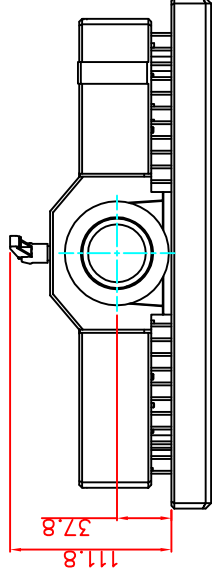

CP7211-0000-M161

Ø48 mm fixingtube

main dimensions and fixing points

dimensions in mm

front view

left view

bottom view

rear view