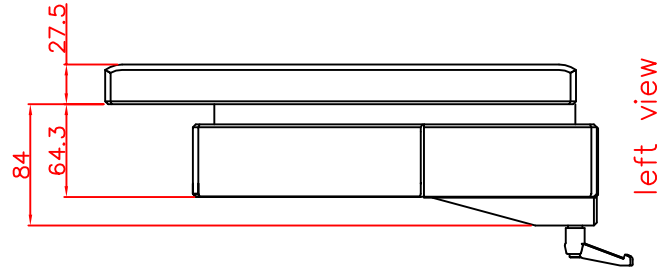

CP7211-0000-M161

Ø48 mm fixingtube

main dimensions and fixing points

dimensions in mm

front view

left view

bottom view

rear view