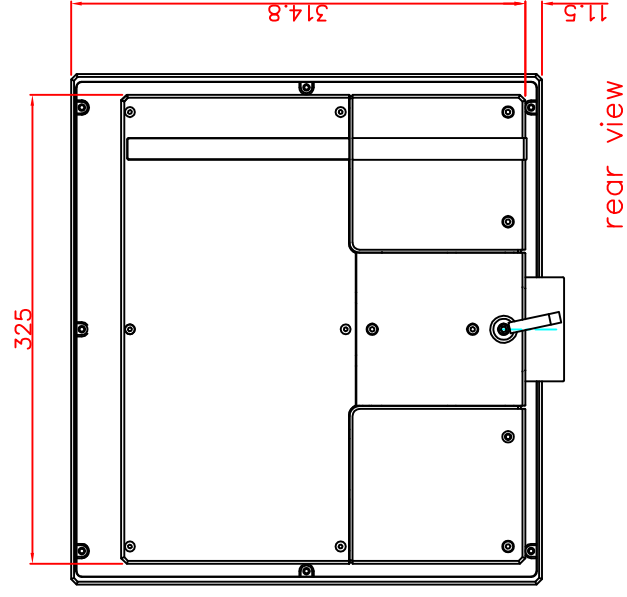

CP7211-0000-M161

Ø48 mm fixingtube

main dimensions and fixing points

dimensions in mm

front view

left view

bottom view

rear view