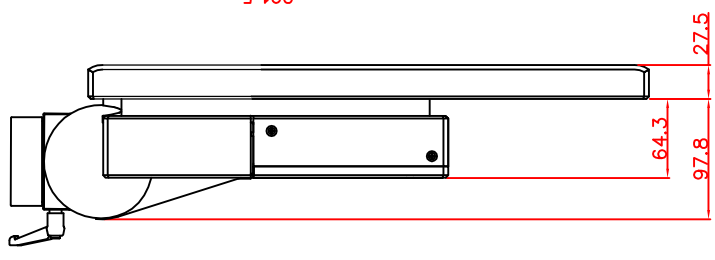

front view

rear view

left view

CP7203-0001-M162-E169
 Ø48 mm fixingtube
 main dimensions and fixing
 points
 dimensions in mm

top view