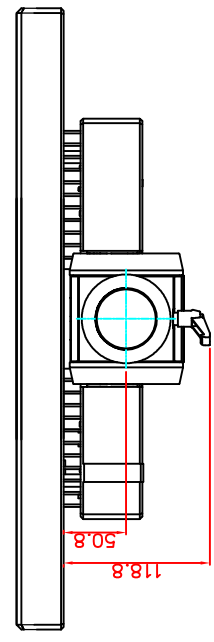

front view

rear view

left view

CP7203-0001-M162-E169
 Ø48 mm fixingtube
 main dimensions and fixing
 points
 dimensions in mm

top view