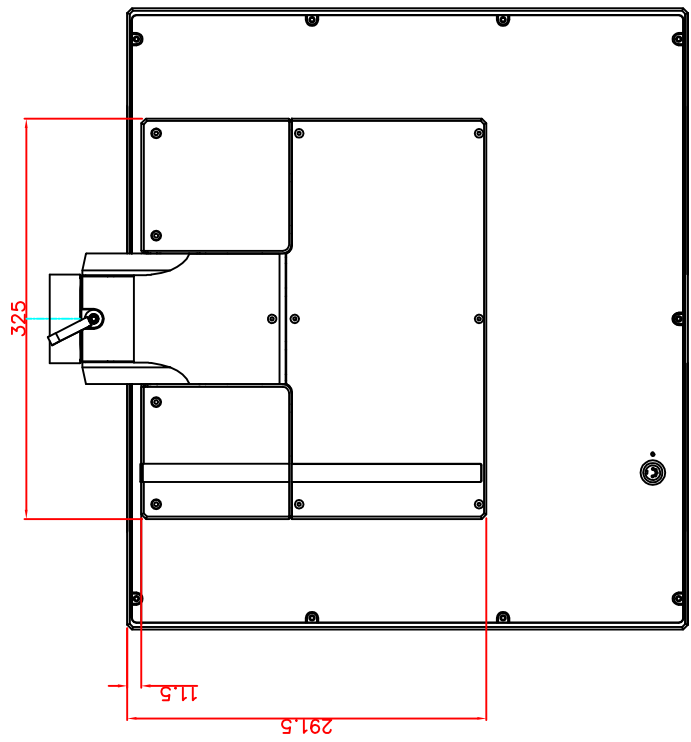

front view

rear view

left view

CP7203-0001-M162-E169
 Ø48 mm fixingtube
 main dimensions and fixing
 points
 dimensions in mm

top view