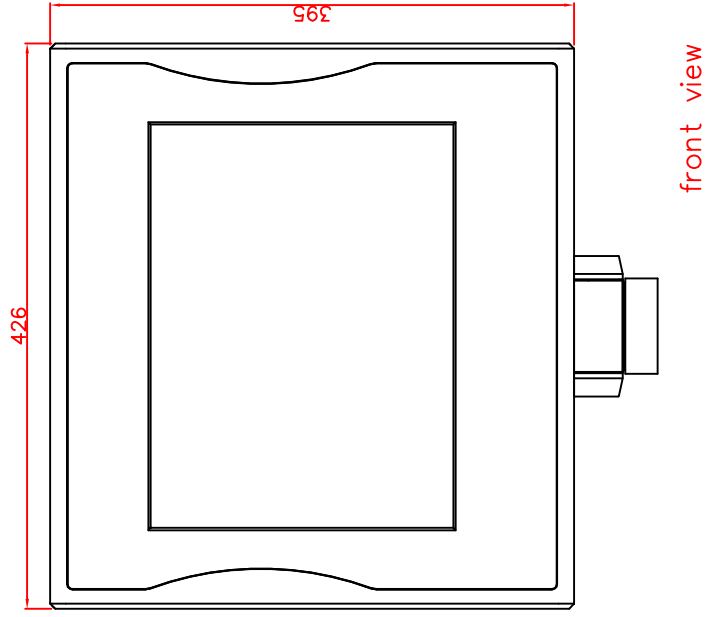

CP7202-0001-M163

Ø48 mm fixingtube

main dimensions and fixing  
points

dimensions in mm

left view

bottom view

front view

rear view