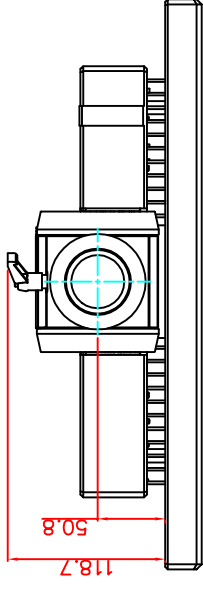

CP7202-0001-M163

Ø48 mm fixingtube

main dimensions and fixing  
points

dimensions in mm

left view

bottom view

front view

rear view