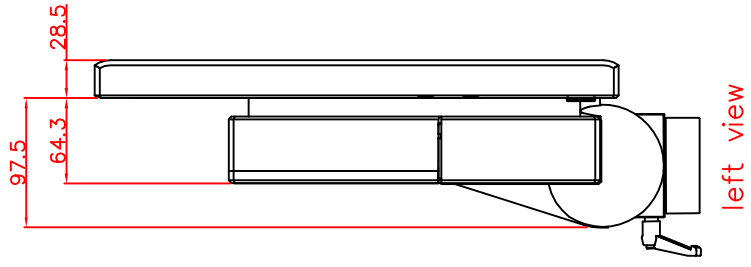

CP7202-0001-M163

Ø48 mm fixingtube

main dimensions and fixing  
points

dimensions in mm

left view

bottom view

front view

rear view