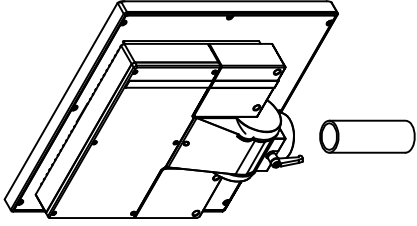

CP7202-0001-M163

Ø48 mm fixingtube

main dimensions and fixing  
points

dimensions in mm

left view

bottom view

front view

rear view