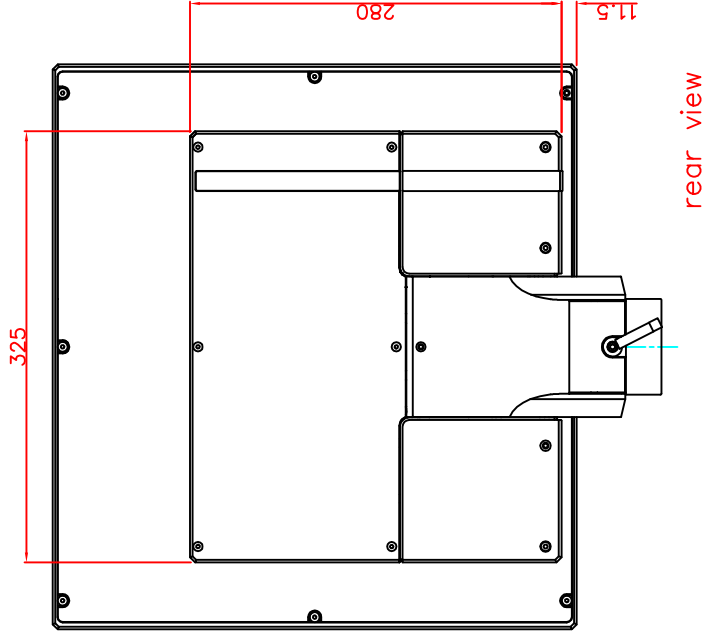

CP7202-0001-M163

Ø48 mm fixingtube

main dimensions and fixing  
points

dimensions in mm

left view

bottom view

front view

rear view