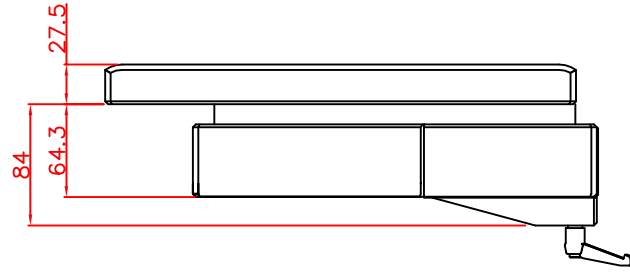

CP7201-0011-M161

Ø48 mm fixingtube

main dimensions and fixing points

dimensions in mm

bottom view

front view

left view

rear view