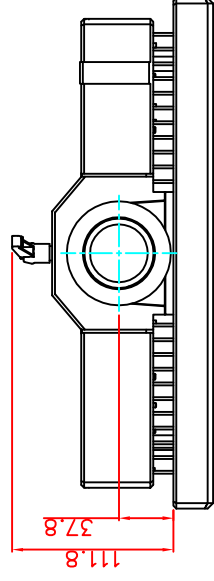

CP7201-0011-M161

Ø48 mm fixingtube

main dimensions and fixing points

dimensions in mm

bottom view

front view

left view

rear view