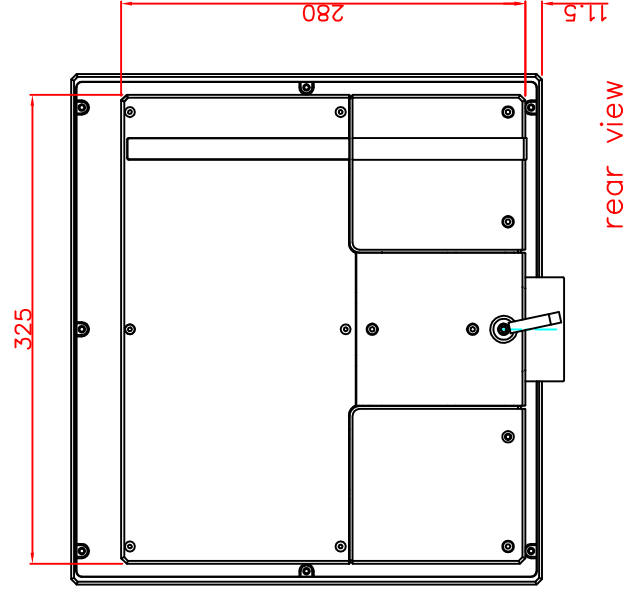

CP7201-0011-M161

Ø48 mm fixingtube

main dimensions and fixing points

dimensions in mm

bottom view

front view

left view

rear view