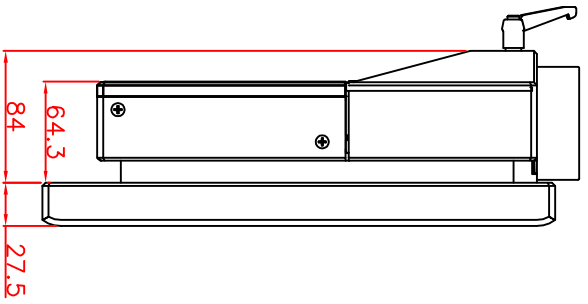

front view

left view

rear view

CP7201-0001
Ø48 mm fixingtube
main dimensions and fixing
points
dimensions in mm

top view