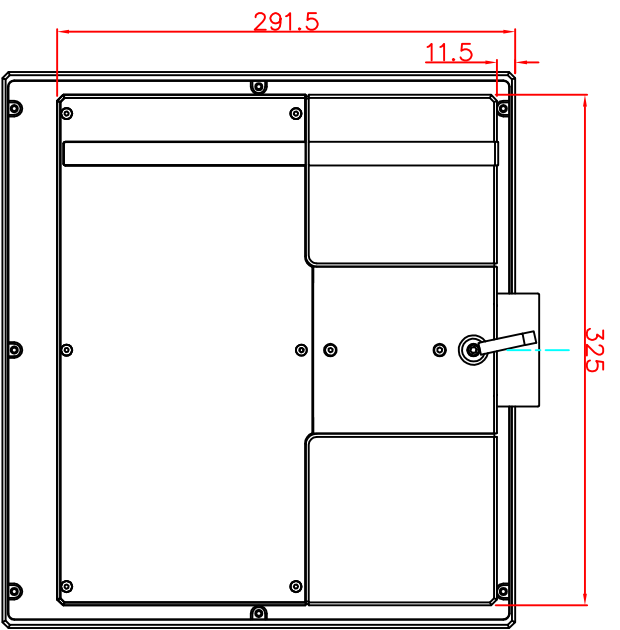

front view

left view

rear view

CP7201-0001
Ø48 mm fixingtube
main dimensions and fixing
points
dimensions in mm

top view