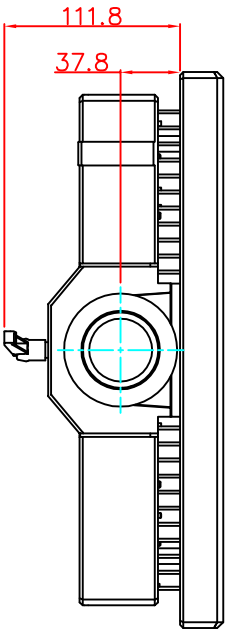

front view

left view

rear view

CP7201-0001
Ø48 mm fixingtube
main dimensions and fixing
points
dimensions in mm

top view