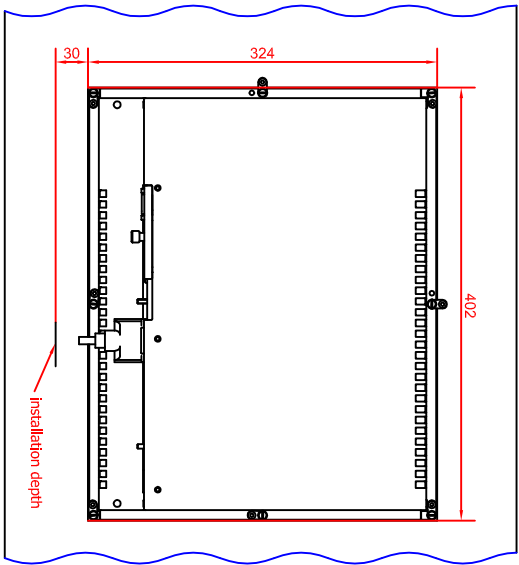

bottom view

rear view
width
install measure

rear view

dimensions in mm
CP6621-0000
main dimensions

front view