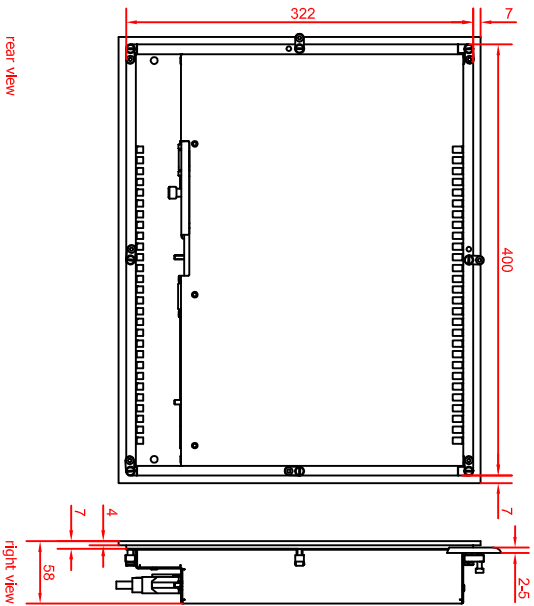

bottom view

rear view
width
install measure

rear view

dimensions in mm
CP6621-0000
main dimensions

front view