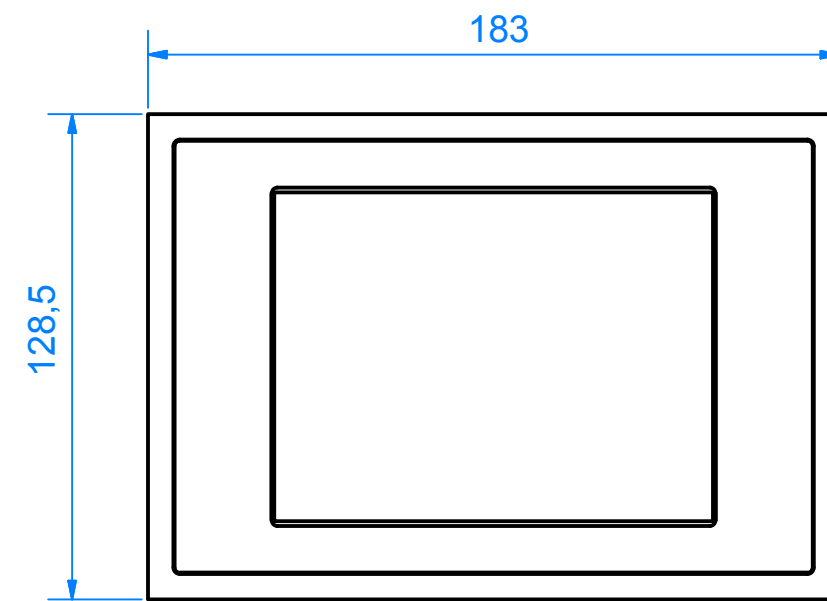

CP6607-0001  
main dimensions in mm M 1:2

rear view with  
install measure

front view

left view

rear view