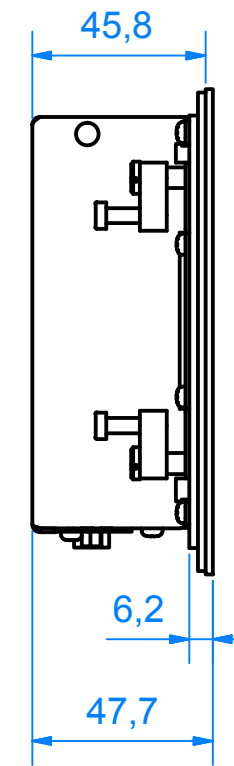

CP6607-0001  
main dimensions in mm M 1:2

rear view with  
install measure

front view

left view

rear view