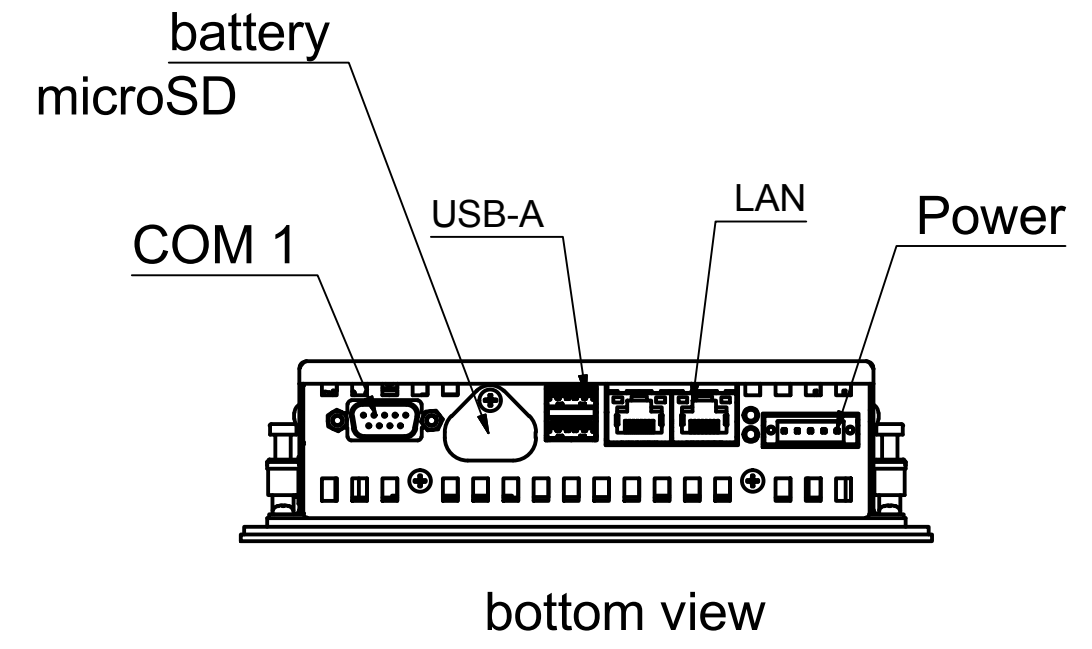

CP6607-0001  
main dimensions in mm M 1:2

rear view with  
install measure

front view

left view

rear view