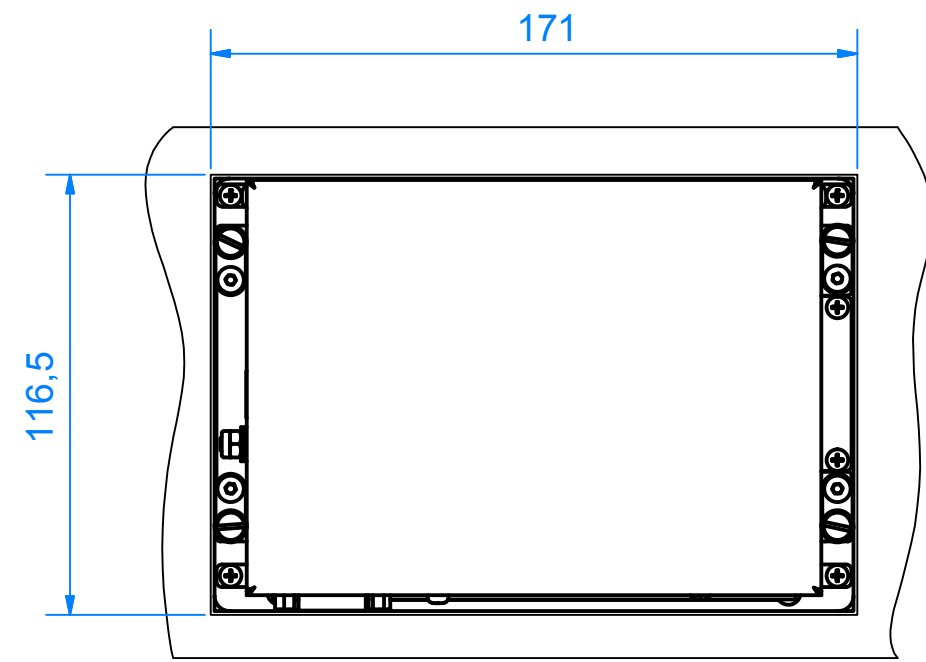

CP6607-0001  
main dimensions in mm M 1:2

rear view with  
install measure

front view

left view

rear view