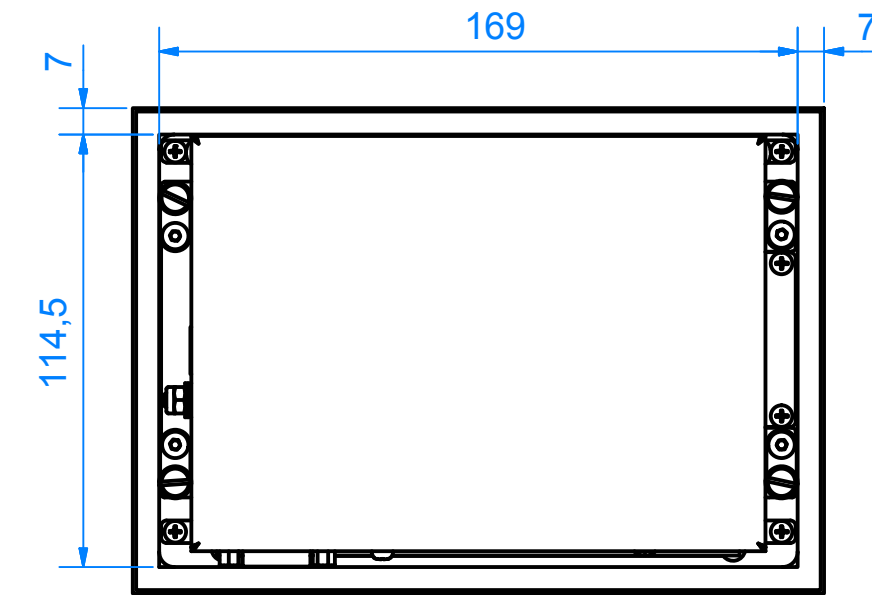

CP6607-0001  
main dimensions in mm M 1:2

rear view with  
install measure

front view

left view

rear view