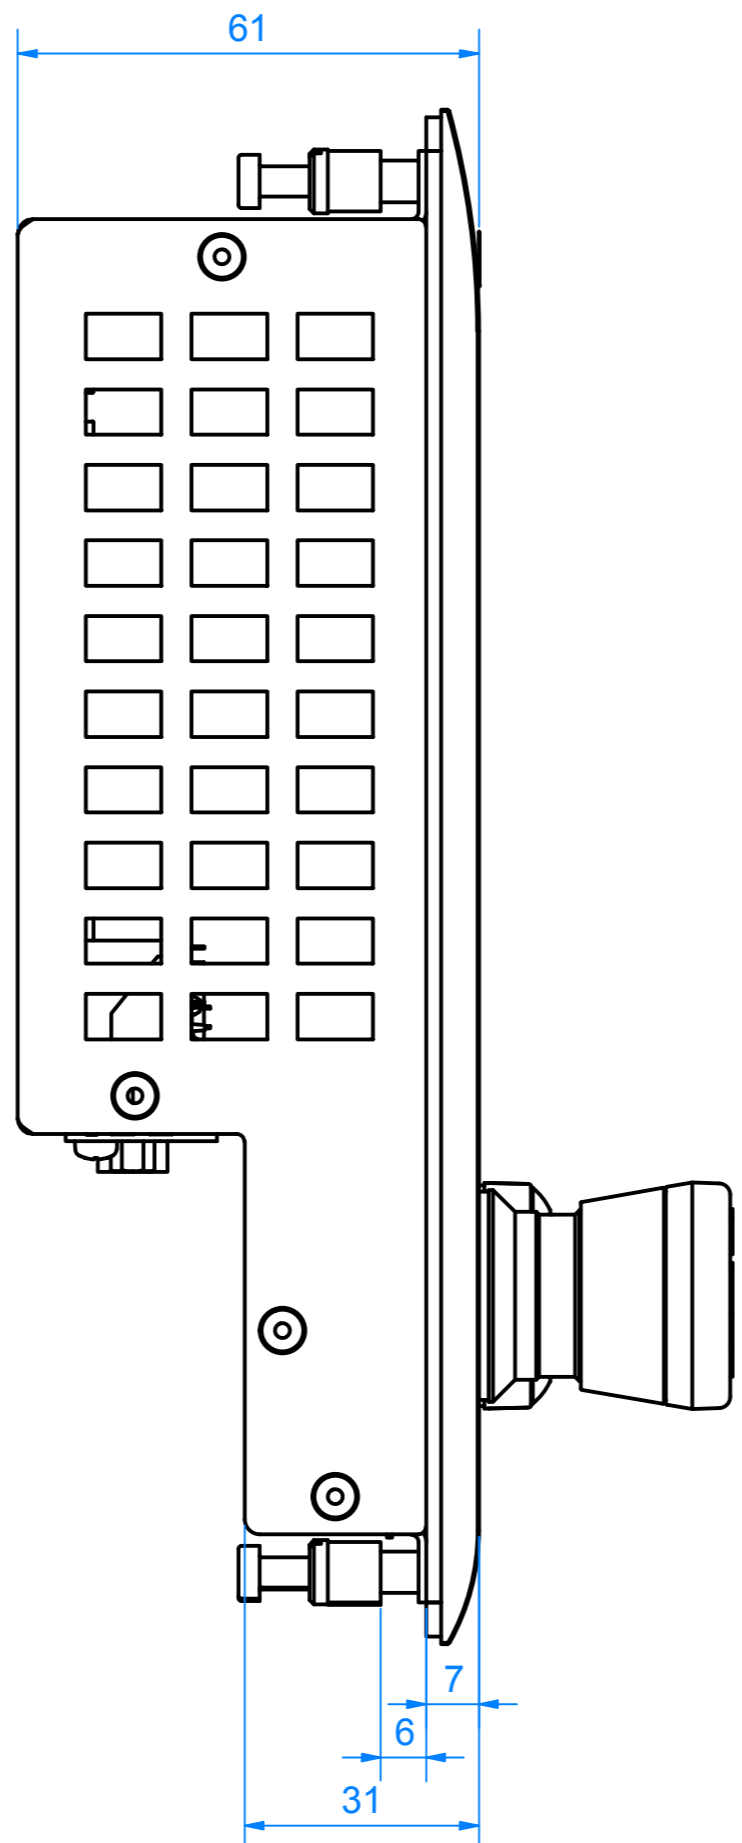

CP6606-0001 with TEW
main dimensions

front view

left view

rear view with install measure