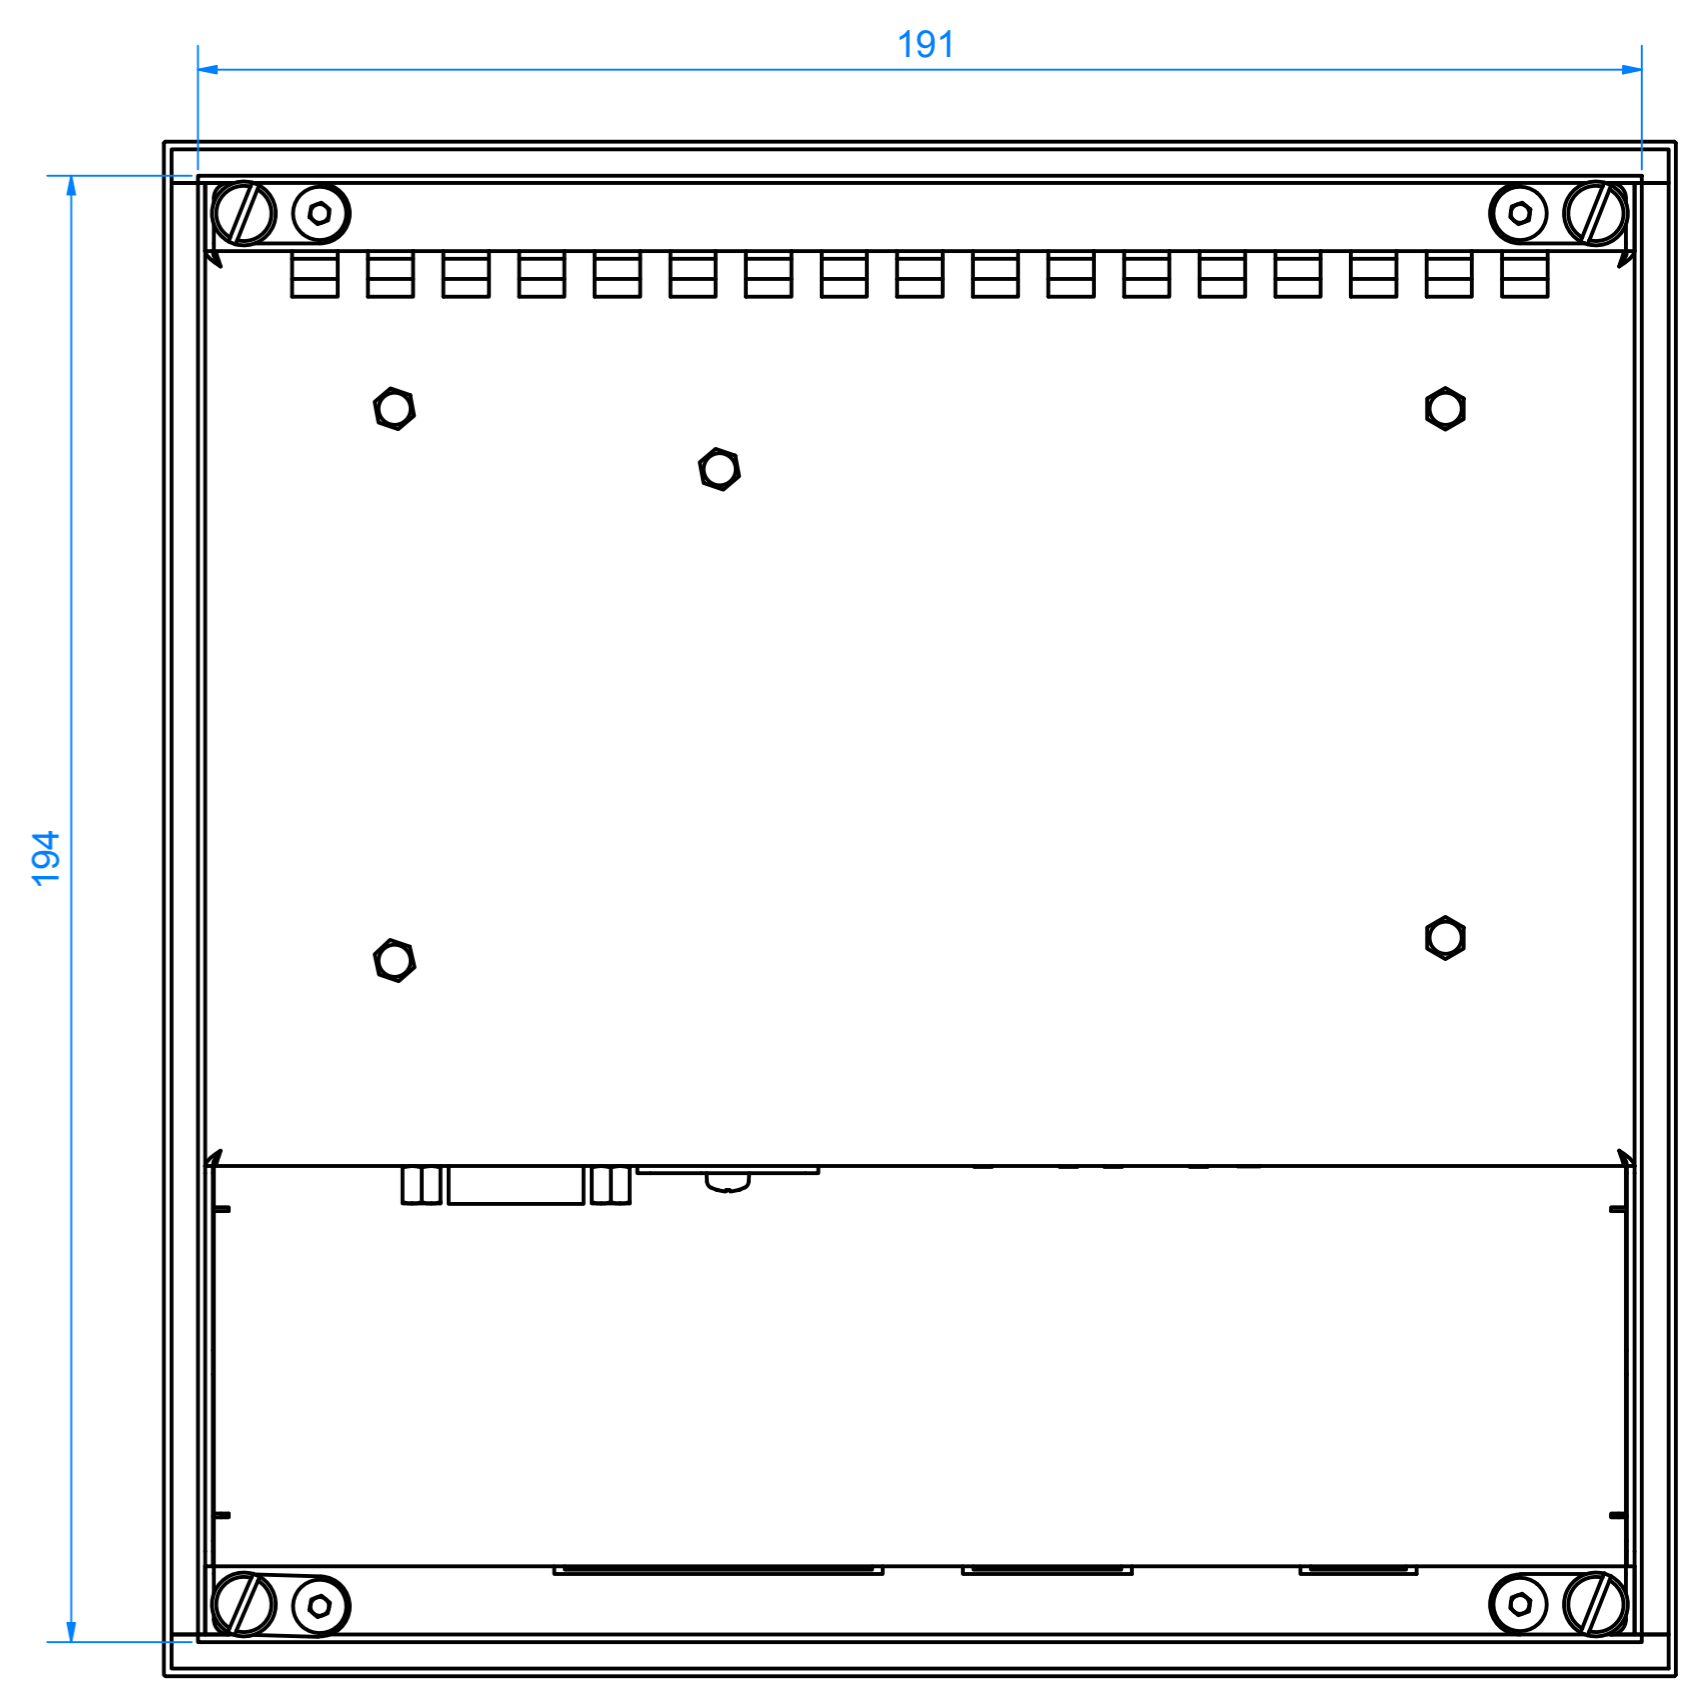

CP6606-0001 with TEW
main dimensions

front view

left view

rear view with install measure