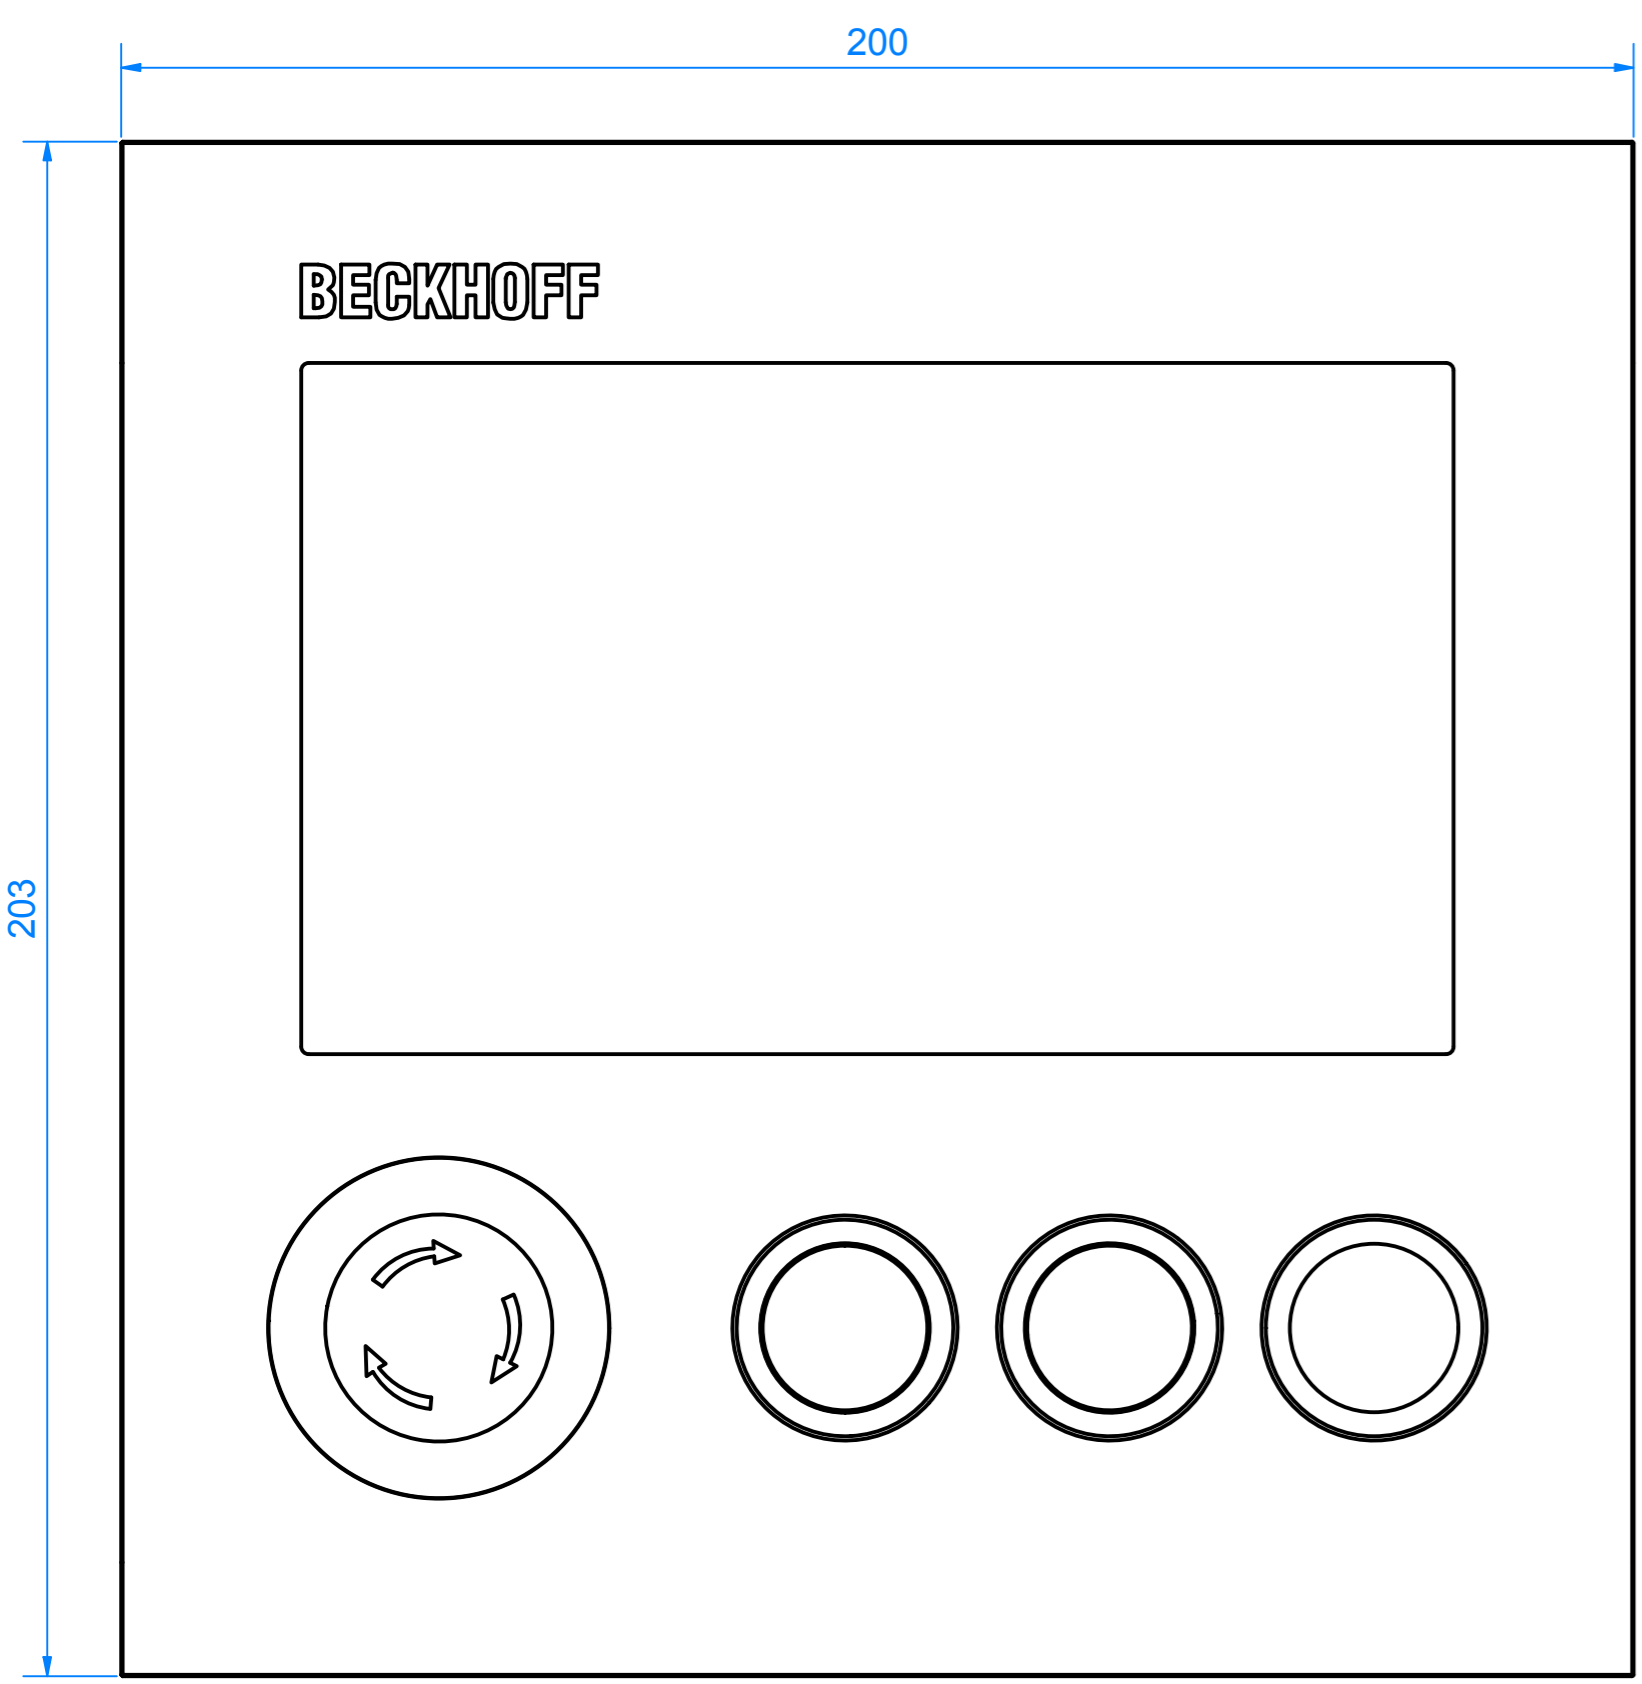

CP6606-0001 with TEW
main dimensions

front view

left view

rear view with install measure