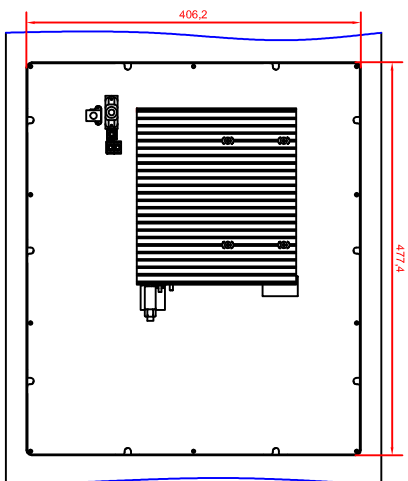

CP63332-0001-D100/D106-M262-M261  
main dimensions

rear view with  
install measure

front view

left view

dimensions in mm

rear view