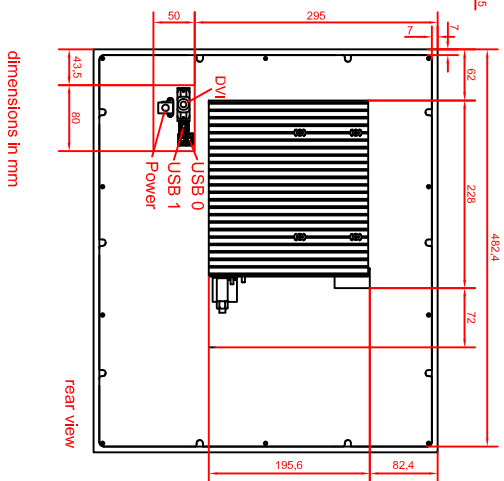

CP63332-0001-D100/D106-M262-M261  
main dimensions

rear view with  
install measure

front view

left view

dimensions in mm

rear view