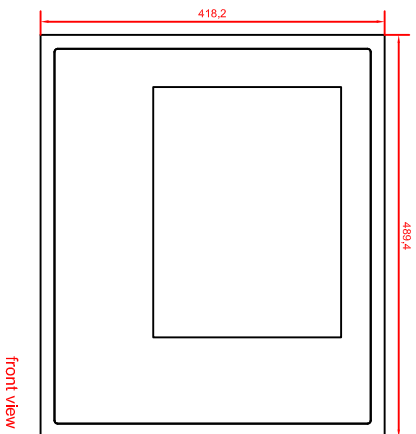

CP63332-0001-D100/D106-M262-M261  
main dimensions

rear view with  
install measure

front view

left view

dimensions in mm

rear view