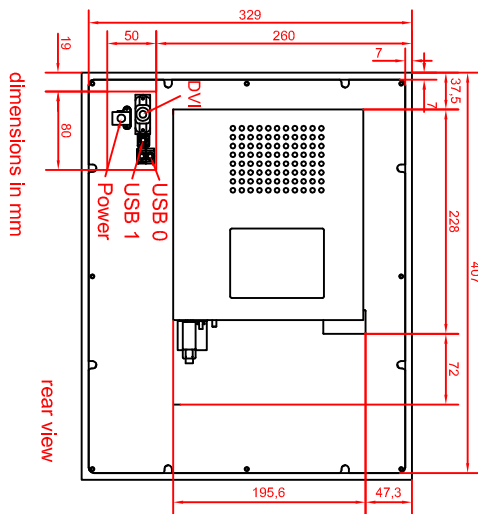

CP6320-0000  
main dimensions

rear view with  
install measure

front view

left view

dimensions in mm

rear view