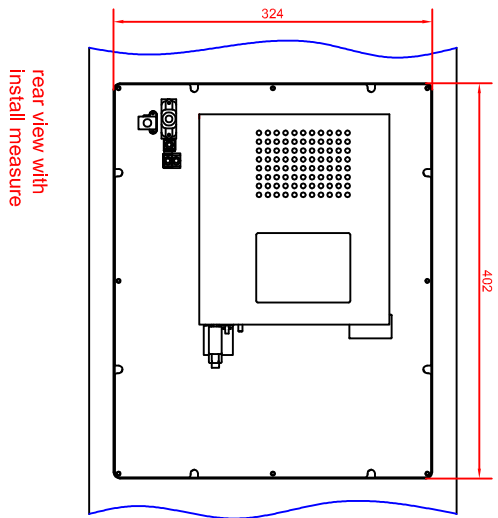

CP6320-0000  
main dimensions

rear view with  
install measure

front view

left view

dimensions in mm

rear view