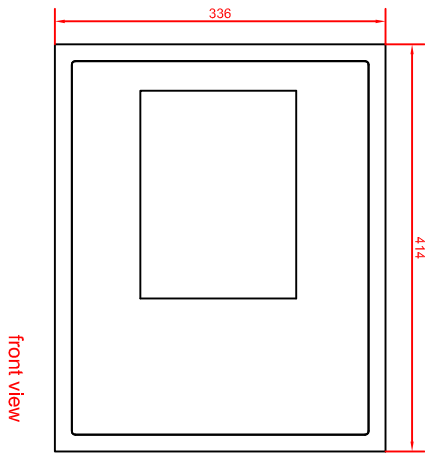

CP6320-0000  
main dimensions

rear view with  
install measure

front view

left view

dimensions in mm

rear view