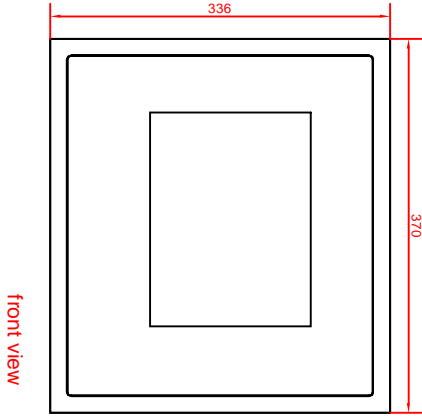

CP6300-0001-0010
main dimensions

rear view with
install measure

front view

left view

dimensions in mm

rear view