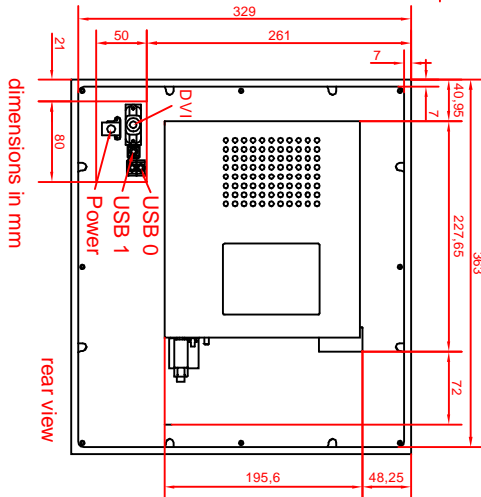

CP6300-0001-0010
main dimensions

rear view with
install measure

front view

left view

dimensions in mm

rear view