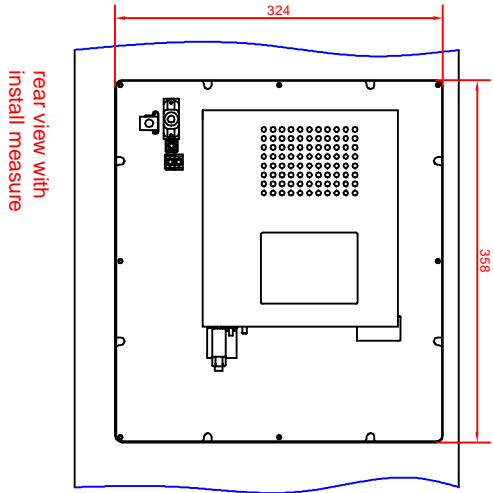

CP6300-0001-0010
main dimensions

rear view with
install measure

front view

left view

dimensions in mm

rear view