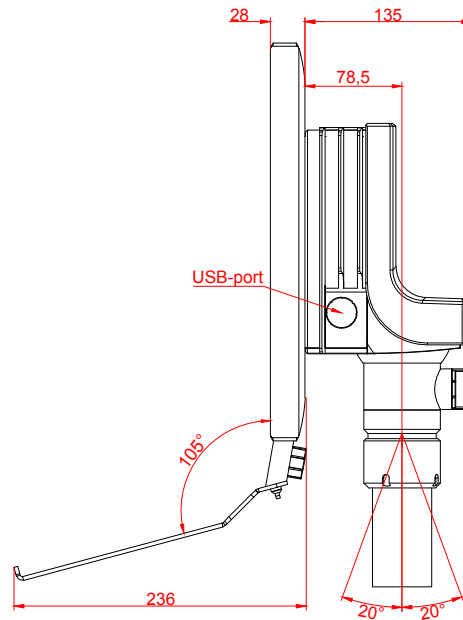

CP3721-M184-E274-M406

main dimensions and  
fixing points

dimensions in mm

bottom view

rear view

right view

front view