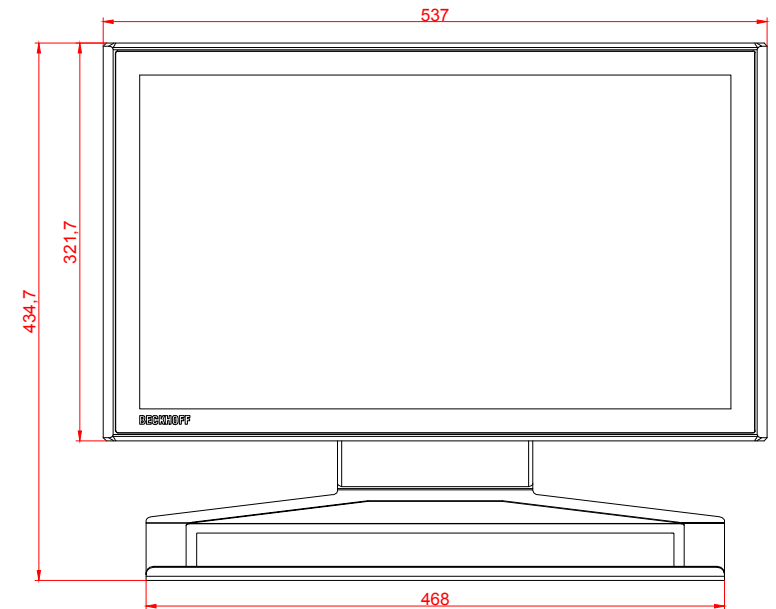

CP3721-M184-E274-M406

main dimensions and  
fixing points

dimensions in mm

bottom view

rear view

right view

front view