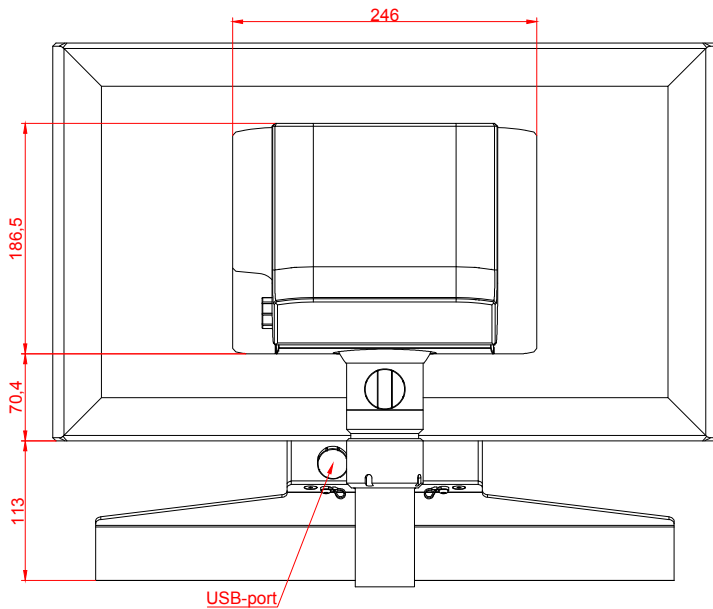

CP3721-M184-E274-M406

main dimensions and  
fixing points

dimensions in mm

bottom view

rear view

right view

front view