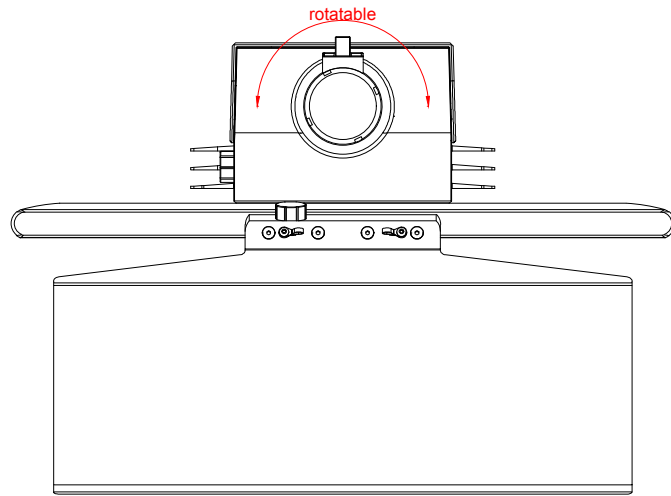

CP3721-M184-E274-M406

main dimensions and  
fixing points

dimensions in mm

bottom view

rear view

right view

front view