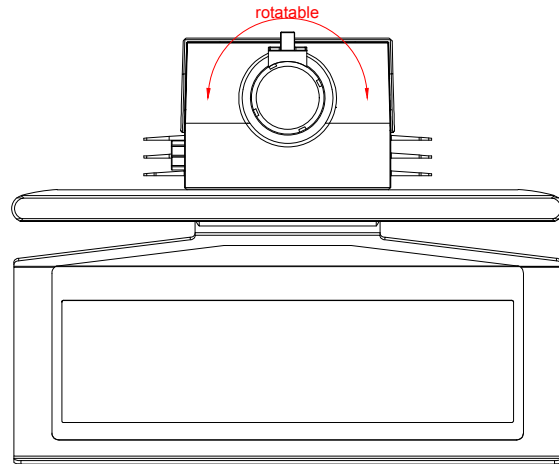

front view

left view

rear view

top view

CP3718-E274-M406

main dimensions and
fixing points

dimensions in mm