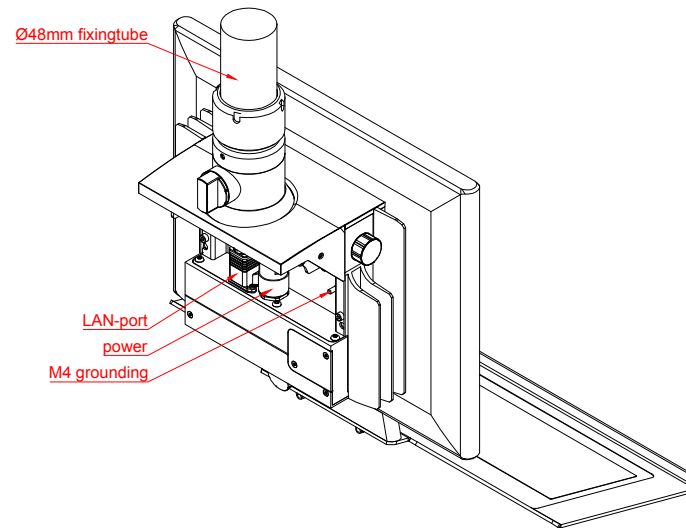

front view

left view

rear view

top view

CP3718-E274-M406

main dimensions and
fixing points

dimensions in mm