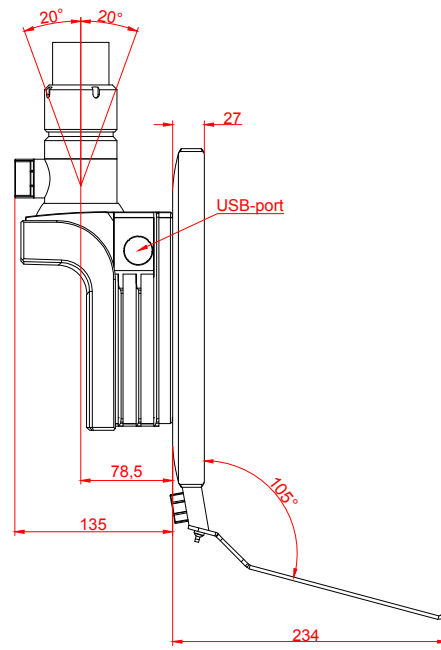

front view

left view

rear view

top view

CP3718-E274-M406

main dimensions and
fixing points

dimensions in mm