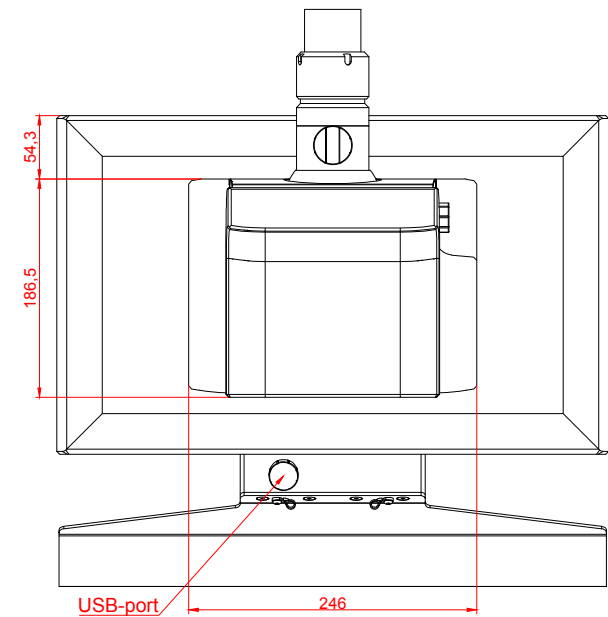

front view

left view

rear view

top view

CP3718-E274-M406

main dimensions and
fixing points

dimensions in mm