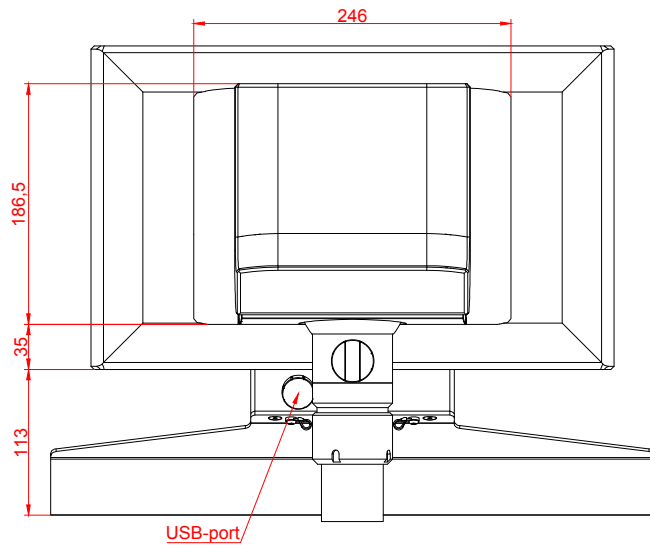

CP3716-M184-M406

main dimensions and
fixing points

dimensions in mm

bottom view

rear view

right view

front view