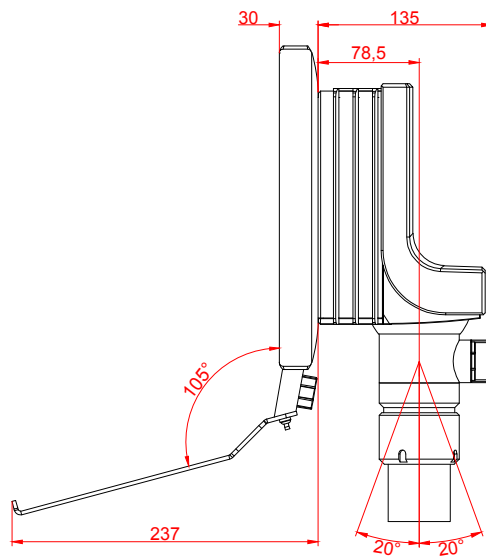

CP3716-M184-M406

main dimensions and
fixing points

dimensions in mm

bottom view

rear view

right view

front view