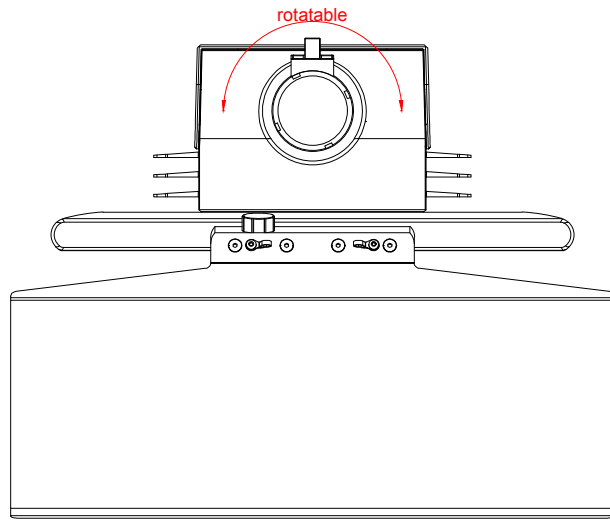

CP3716-M184-M406

main dimensions and
fixing points

dimensions in mm

bottom view

rear view

right view

front view