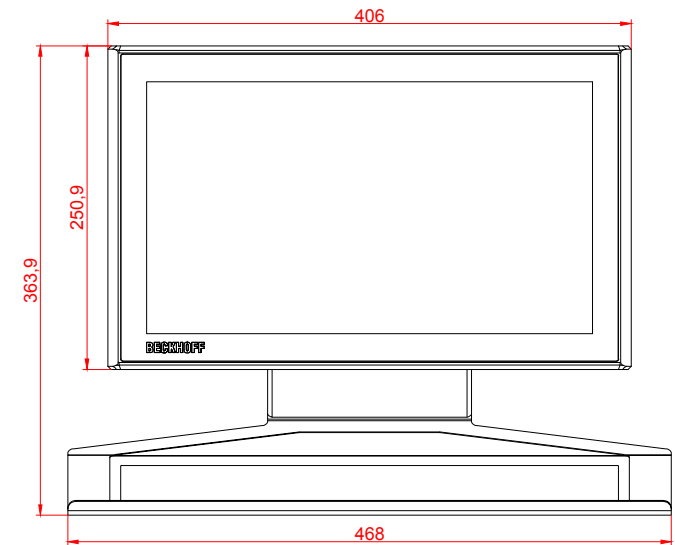

CP3716-M184-M406

main dimensions and
fixing points

dimensions in mm

bottom view

rear view

right view

front view