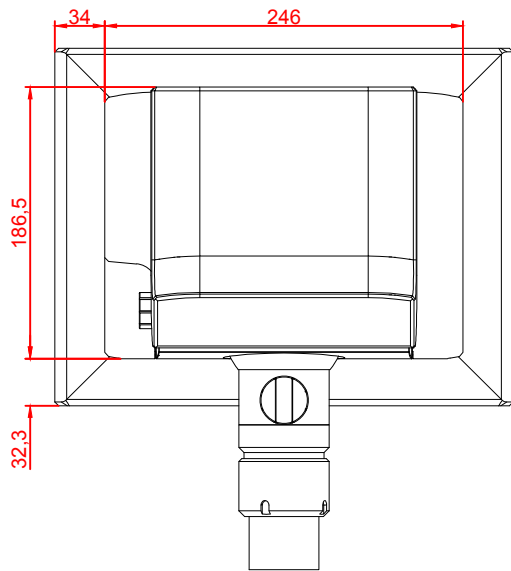

CP3712-M184-E274

main dimensions and  
fixing points

dimensions in mm

bottom view

rear view

left view

front view