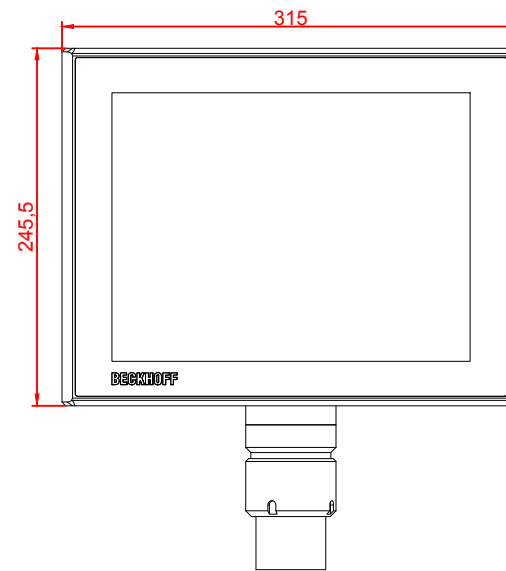

CP3712-M184-E274

main dimensions and  
fixing points

dimensions in mm

bottom view

rear view

left view

front view