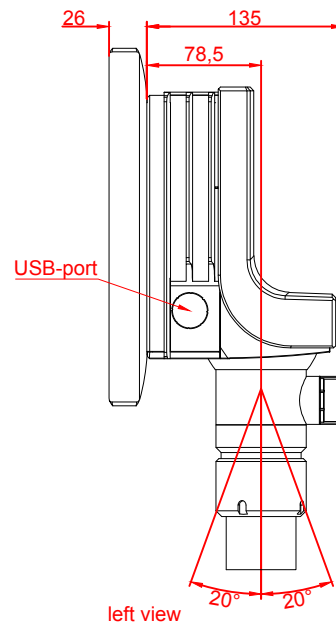

CP3712-M184-E274

main dimensions and  
fixing points

dimensions in mm

bottom view

rear view

left view

front view