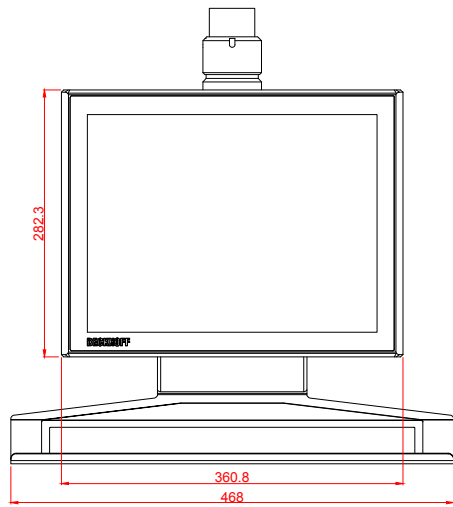

CP3215-M406

main dimensions and  
fixing points

dimensions in mm

front view

left view

rear view

top view