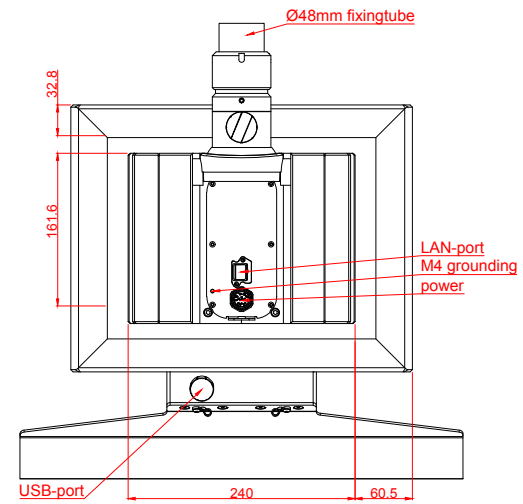

CP3215-M406

main dimensions and  
fixing points

dimensions in mm

front view

left view

rear view

top view