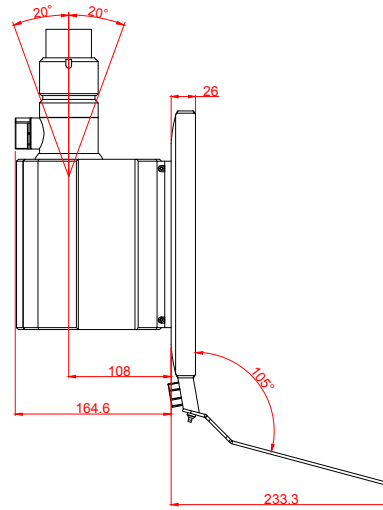

CP3215-M406

main dimensions and  
fixing points

dimensions in mm

front view

left view

rear view

top view