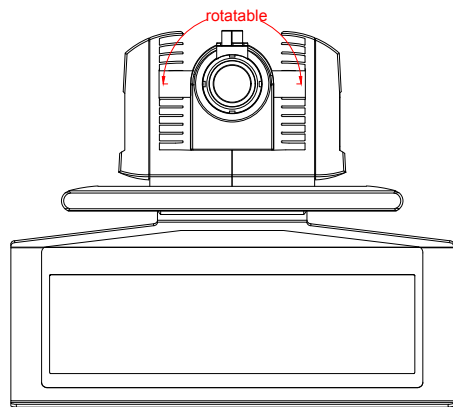

CP3215-M406

main dimensions and  
fixing points

dimensions in mm

front view

left view

rear view

top view