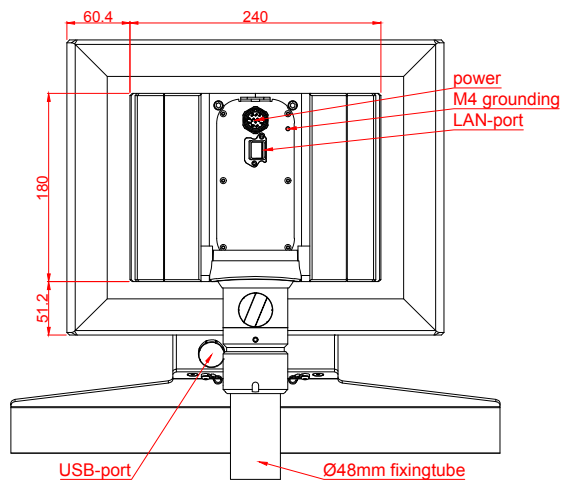

CP3215-M184-M406

main dimensions and  
fixing points

dimensions in mm

bottom view

rear view

right view

front view