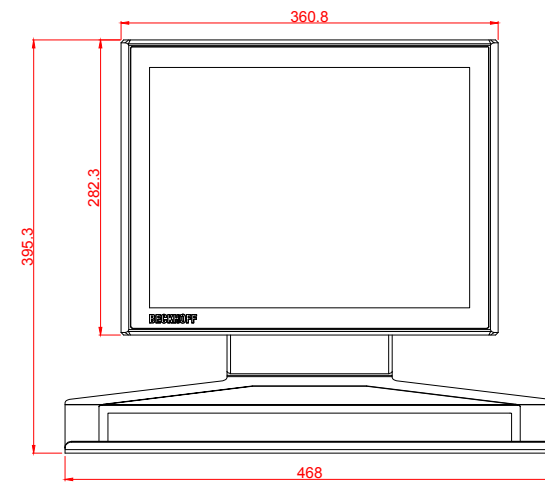

CP3215-M184-M406

main dimensions and  
fixing points

dimensions in mm

bottom view

rear view

right view

front view