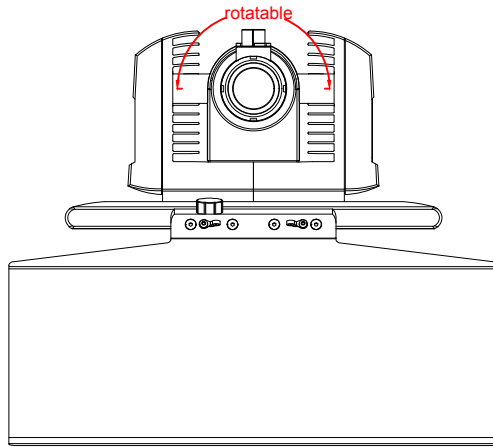

CP3215-M184-M406

main dimensions and  
fixing points

dimensions in mm

bottom view

rear view

right view

front view