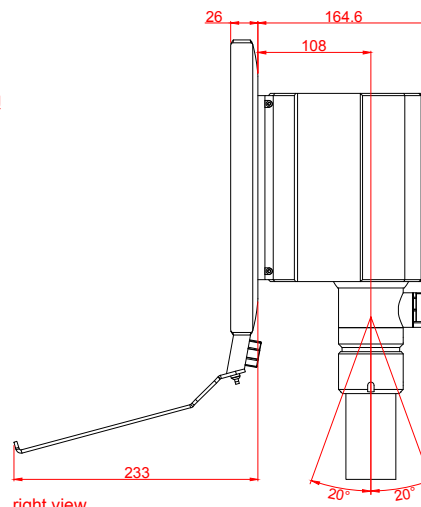

CP3215-M184-M406

main dimensions and  
fixing points

dimensions in mm

bottom view

rear view

right view

front view