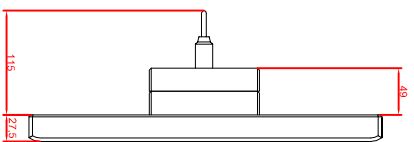

front view

left view

rear view

CP7931-0001-M235
 connection-console
 Rittal CP6508.020
 Rittal CP6501.170
 main dimensions and
 fixing points

front view

left view

rear view