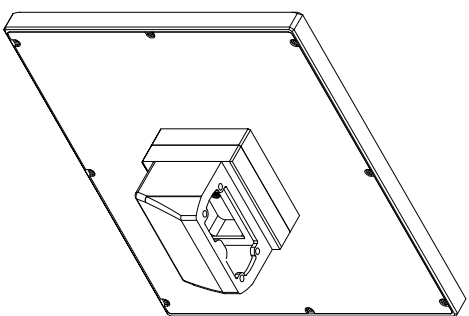

front view

left view

rear view

CP7931-0001-M235
 connection-console
 Rittal CP6508.020
 Rittal CP6501.170
 main dimensions and
 fixing points

front view

left view

rear view