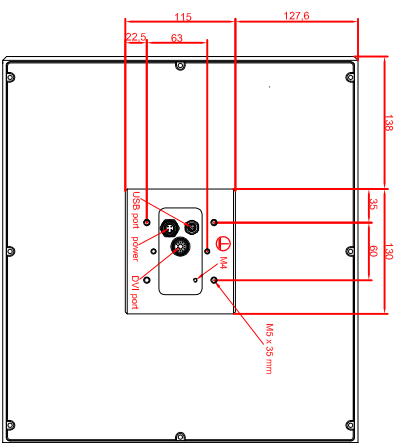

front view

left view

rear view

CP7931-0001-M235
 connection-console
 Rittal CP6508.020
 Rittal CP6501.170
 main dimensions and
 fixing points

front view

left view

rear view