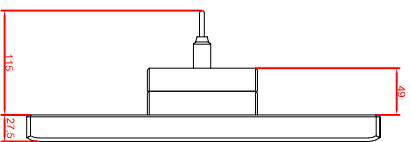

front view

left view

rear view

CP7931-0001-M235
 connection-console
 Rittal CP6508.020
 Rittal CP6501.170
 main dimensions and
 fixing points

front view

left view

rear view