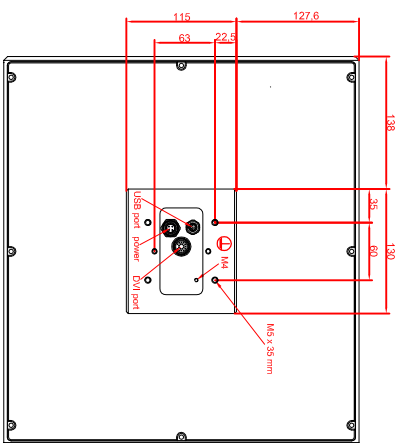

front view

left view

rear view

CP7931-0001-M235
 connection-console
 Rittal CP6508.020
 Rittal CP6501.170
 main dimensions and
 fixing points

front view

left view

rear view