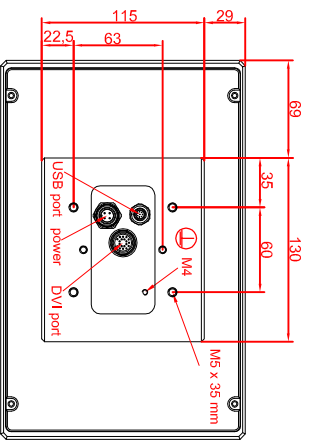

front view

left view

rear view

CP7909-0001-M235

connection-console

Rittal CP6508.020

Rittal CP6501.170

main dimensions and
fixing points

front view

left view

rear view