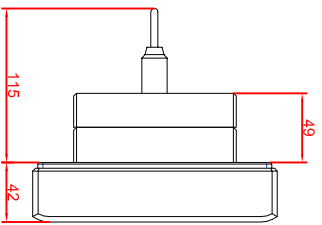

front view

left view

rear view

CP7909-0001-M235

connection-console

Rittal CP6508.020

Rittal CP6501.170

main dimensions and
fixing points

front view

left view

rear view