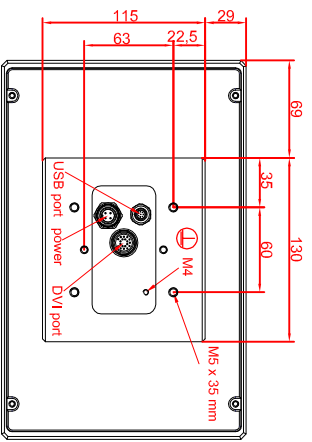

front view

left view

rear view

CP7909-0001-M235

connection-console

Rittal CP6508.020

Rittal CP6501.170

main dimensions and
fixing points

front view

left view

rear view