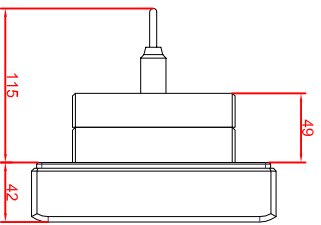

front view

left view

rear view

CP7909-0001-M235

connection-console

Rittal CP6508.020

Rittal CP6501.170

main dimensions and
fixing points

front view

left view

rear view