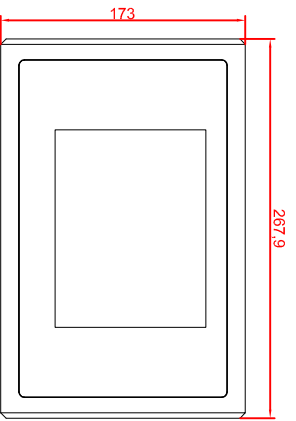

front view

left view

rear view

CP7909-0001-M235

connection-console

Rittal CP6508.020

Rittal CP6501.170

main dimensions and
fixing points

front view

left view

rear view