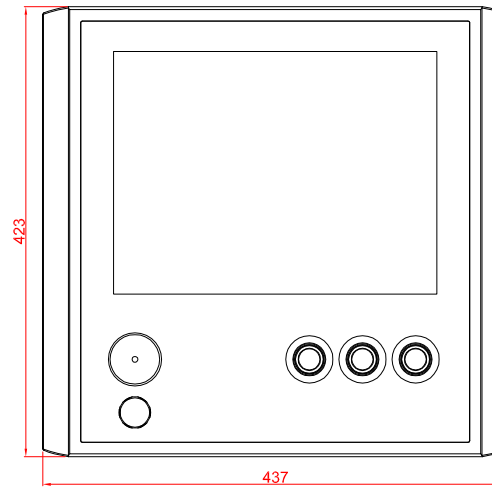

CP7902-1401-M177

main dimensions and
fixing points

dimensions in mm

rear view

right view

front view