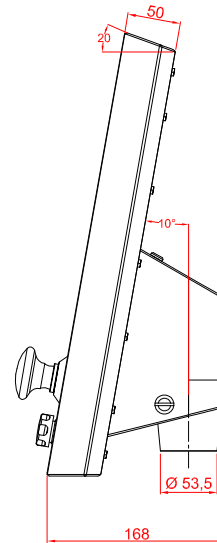

CP7902-1401-M177

main dimensions and
fixing points

dimensions in mm

rear view

right view

front view