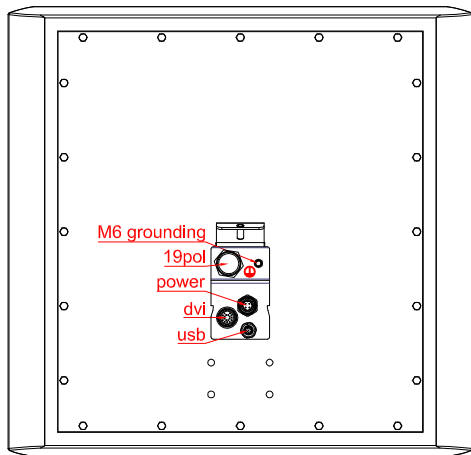

CP7902-1401-M177

main dimensions and
fixing points

dimensions in mm

rear view

right view

front view