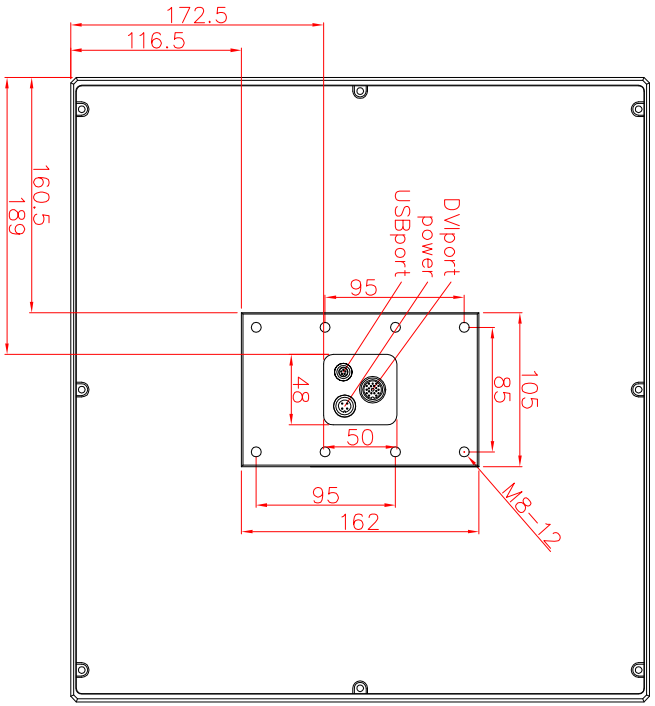

CP7902-0020-M214  
mounting arm adapter  
for  
Rolec-TARA-48-60  
146.010.112

main dimensions and  
fixing points

dimensions in mm

rear view

right view

front view