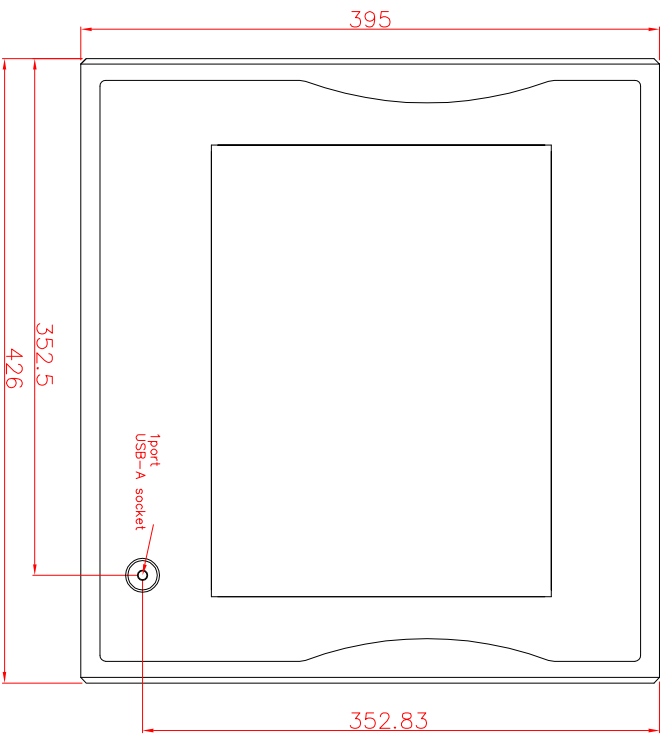

CP7902-0020-M214  
mounting arm adapter  
for  
Rolec-TARA-48-60  
146.010.112

main dimensions and  
fixing points

dimensions in mm

rear view

right view

front view