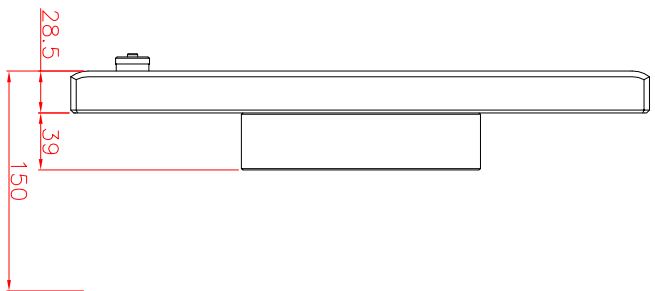

CP7902-0020-M214  
mounting arm adapter  
for  
Rolec-TARA-48-60  
146.010.112

main dimensions and  
fixing points

dimensions in mm

rear view

right view

front view