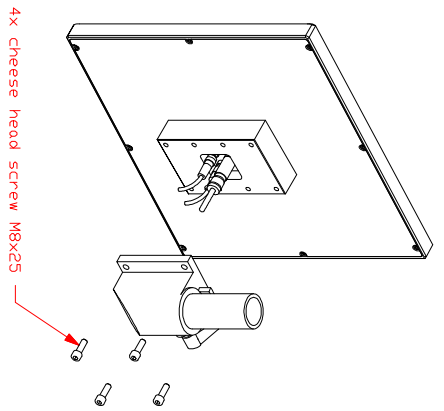

CP7902-0020-M214  
mounting arm adapter  
for  
Rolec-TARA-48-60  
146.010.112

main dimensions and  
fixing points

dimensions in mm

rear view

right view

front view