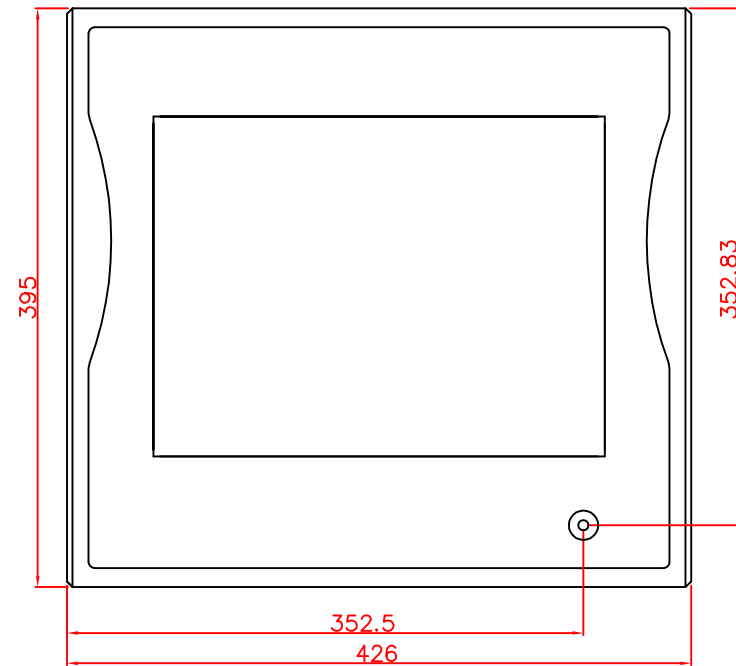

CP7902-0010-M220  
mounting arm adapter  
for  
Rittal  
CP6521.000

main dimensions and  
fixing points

rear view

right view

front view

dimensions in mm