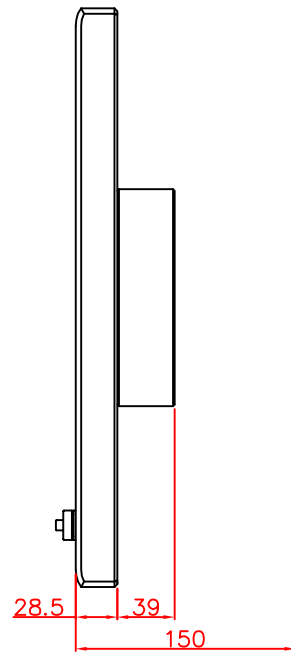

CP7902-0010-M220  
mounting arm adapter  
for  
Rittal  
CP6521.000

main dimensions and  
fixing points

rear view

right view

front view

dimensions in mm