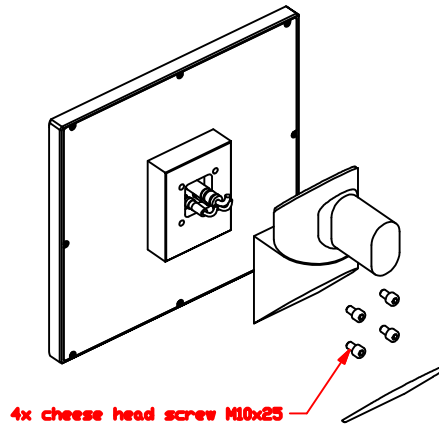

CP7902-0010-M220  
mounting arm adapter  
for  
Rittal  
CP6521.000

main dimensions and  
fixing points

rear view

right view

front view

dimensions in mm