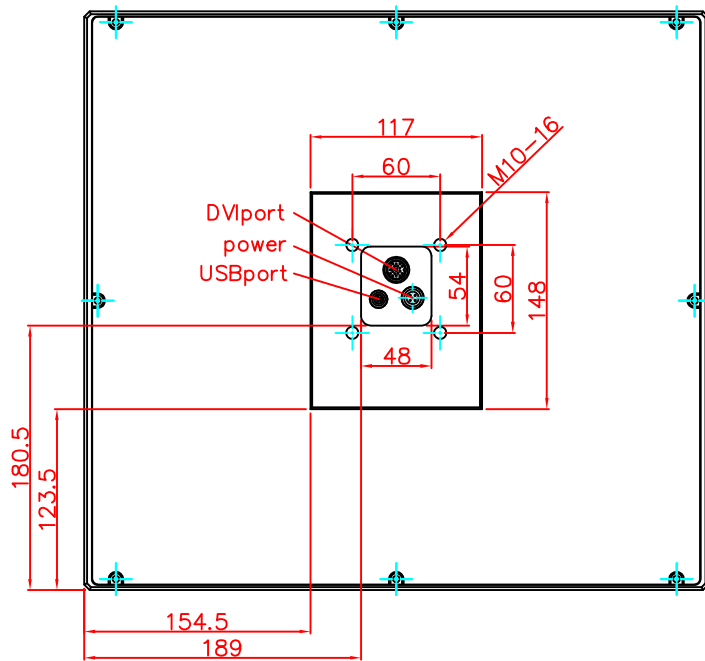

CP7902-0010-M220  
mounting arm adapter  
for  
Rittal  
CP6521.000

main dimensions and  
fixing points

rear view

right view

front view

dimensions in mm