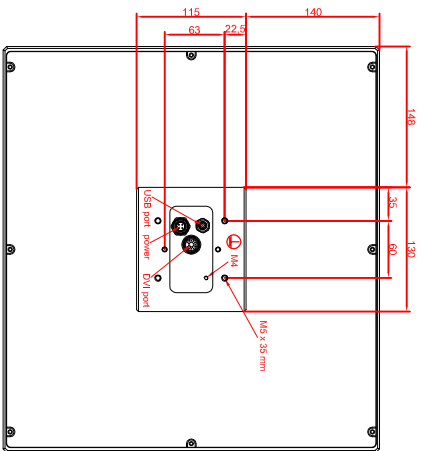

front view

left view

rear view

CP7902-0000-M235

connection-console

Ritali CP6508.020

Ritali CP6501.170

main dimensions and  
fixing points

front view

left view

rear view