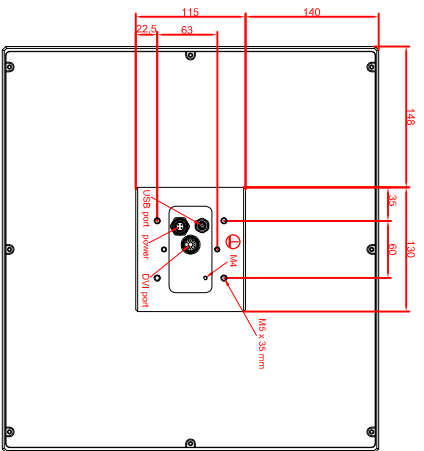

front view

left view

rear view

CP7902-0000-M235

connection-console

Ritali CP6508.020

Ritali CP6501.170

main dimensions and  
fixing points

front view

left view

rear view