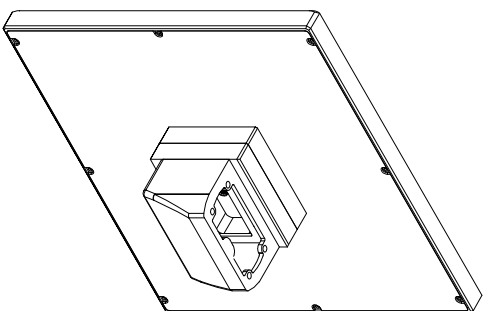

front view

left view

rear view

CP7902-0000-M235

connection-console

Ritali CP6508.020

Ritali CP6501.170

main dimensions and  
fixing points

front view

left view

rear view