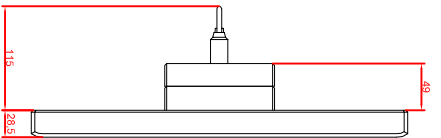

front view

left view

rear view

CP7902-0000-M235

connection-console

Ritali CP6508.020

Ritali CP6501.170

main dimensions and  
fixing points

front view

left view

rear view