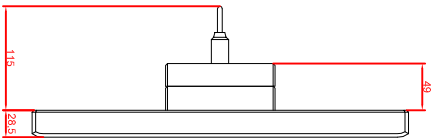

front view

left view

rear view

CP7902-0000-M235

connection-console

Ritali CP6508.020

Ritali CP6501.170

main dimensions and  
fixing points

front view

left view

rear view