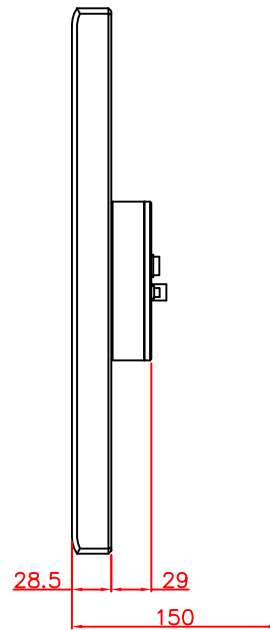

CP7902-0000-M216  
mounting arm adapter  
for  
Rolec-taraPLUS  
149.025.012/013

main dimensions and  
fixing points

dimensions in mm

rear view

right view

front view