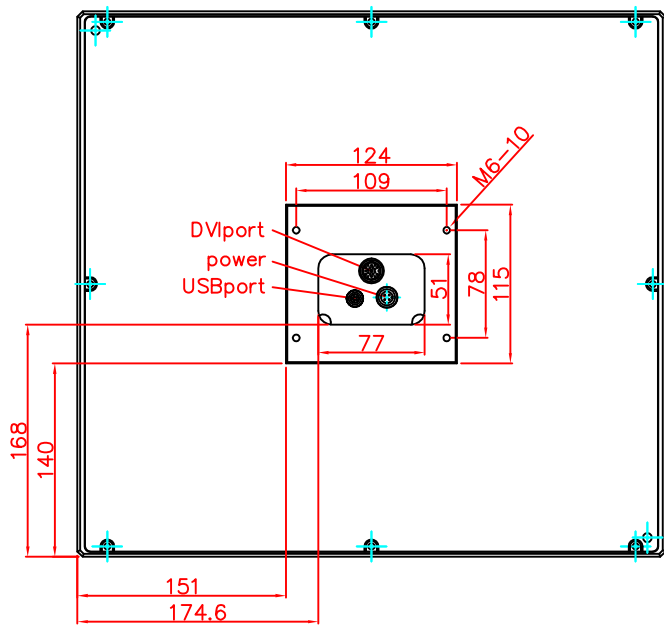

CP7902-0000-M216  
mounting arm adapter  
for  
Rolec-taraPLUS  
149.025.012/013

main dimensions and  
fixing points

dimensions in mm

rear view

right view

front view