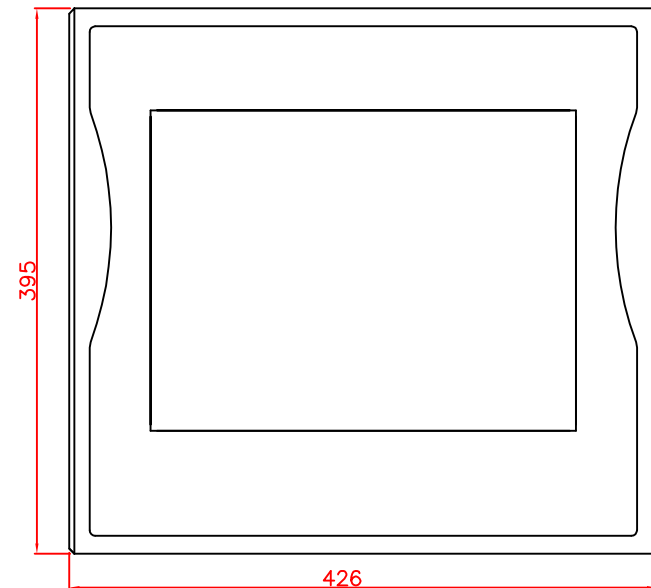

CP7902-0000-M216  
mounting arm adapter  
for  
Rolec-taraPLUS  
149.025.012/013

main dimensions and  
fixing points

dimensions in mm

rear view

right view

front view