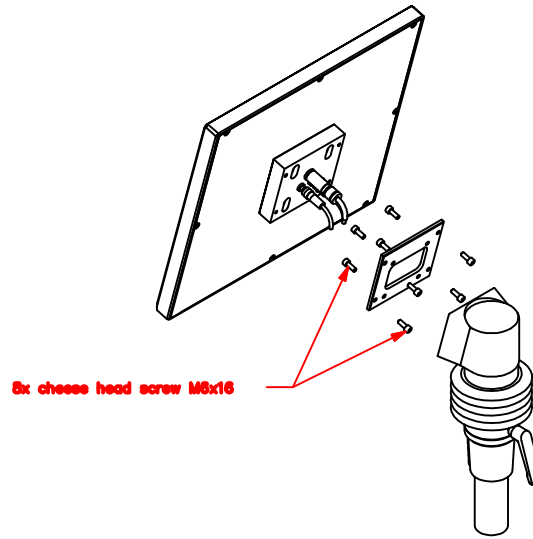

CP7902-0000-M216  
mounting arm adapter  
for  
Rolec-taraPLUS  
149.025.012/013

main dimensions and  
fixing points

dimensions in mm

rear view

right view

front view