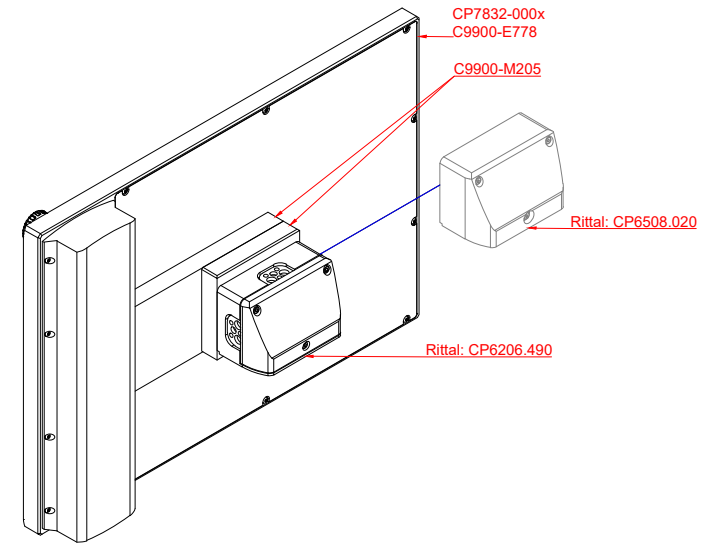

CP7832-0000, CP7832-0001  
with  
C9900-E778  
C9900-M205

connection-console (by customer)  
Rittal CP6206.490  
Rittal CP6508.020

main dimensions and fixing points

front view

side view

rear view

mounting arm adapter from top

rear view

mounting arm adapter from bottom