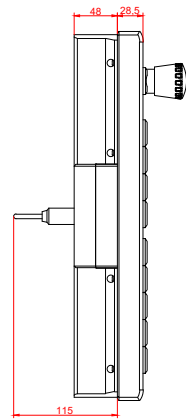

CP7832-0000, CP7832-0001  
with  
C9900-E778  
C9900-M205

connection-console (by customer)  
Rittal CP6206.490  
Rittal CP6508.020

main dimensions and fixing points

front view

side view

rear view

mounting arm adapter from top

rear view

mounting arm adapter from bottom