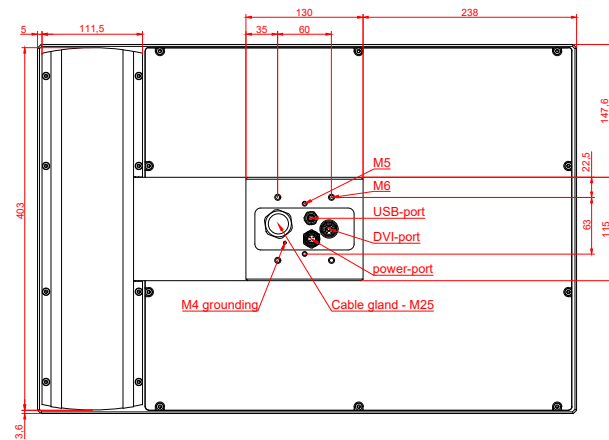

CP7832-0000, CP7832-0001  
with  
C9900-E778  
C9900-M205

connection-console (by customer)  
Rittal CP6206.490  
Rittal CP6508.020

main dimensions and fixing points

front view

side view

rear view

mounting arm adapter from top

rear view

mounting arm adapter from bottom