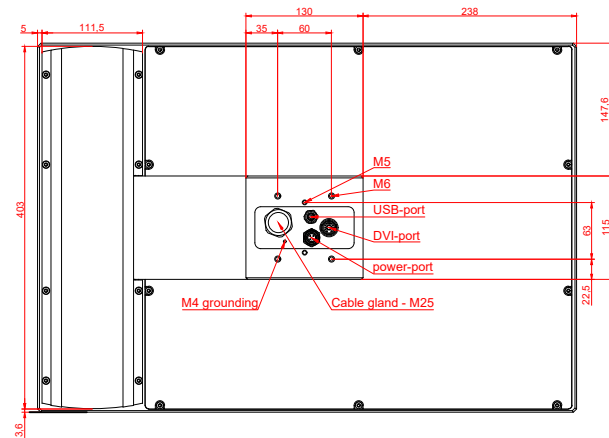

CP7832-0000, CP7832-0001  
with  
C9900-E778  
C9900-M205

connection-console (by customer)  
Rittal CP6206.490  
Rittal CP6508.020

main dimensions and fixing points

front view

side view

rear view

mounting arm adapter from top

rear view

mounting arm adapter from bottom