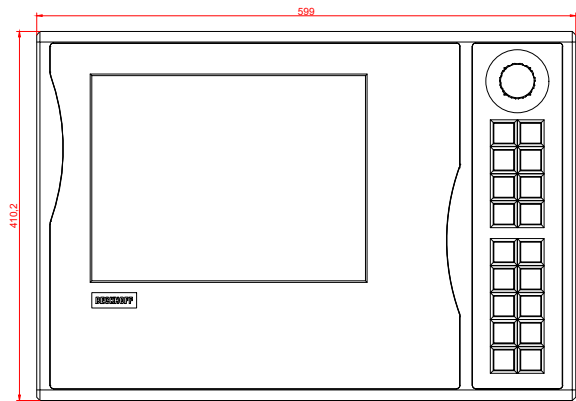

CP7832-0000, CP7832-0001  
with  
C9900-E778  
C9900-M205

connection-console (by customer)  
Rittal CP6206.490  
Rittal CP6508.020

main dimensions and fixing points

front view

side view

rear view

mounting arm adapter from top

rear view

mounting arm adapter from bottom