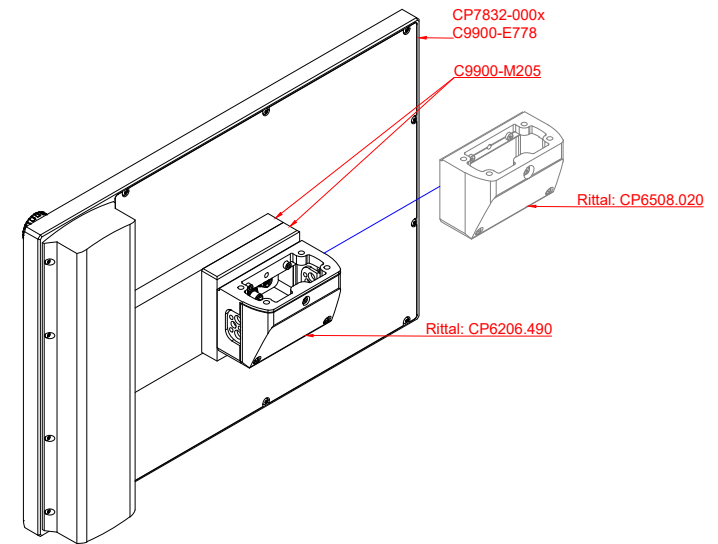

CP7832-0000, CP7832-0001  
with  
C9900-E778  
C9900-M205

connection-console (by customer)  
Rittal CP6206.490  
Rittal CP6508.020

main dimensions and fixing points

front view

side view

rear view

mounting arm adapter from top

rear view

mounting arm adapter from bottom