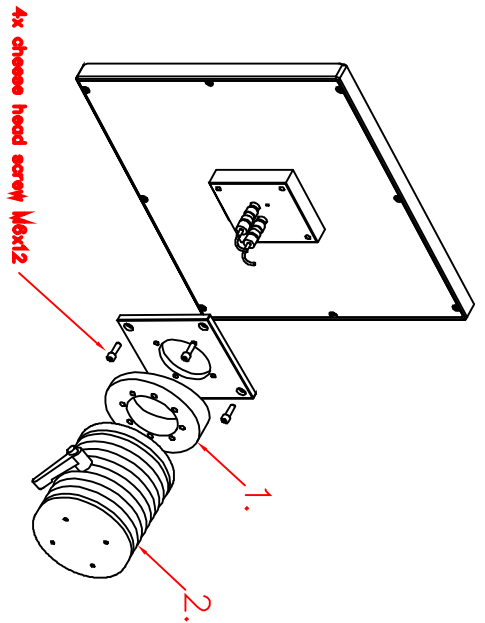

CP7011-0001-M122

Tilting adapter for  
Rittal Tragsystem

1. Art.Nr. CP6527.000
2. Art.Nr. CP6529.000

main dimensions and  
fixing points

dimensions in mm

rear view

right view

front view