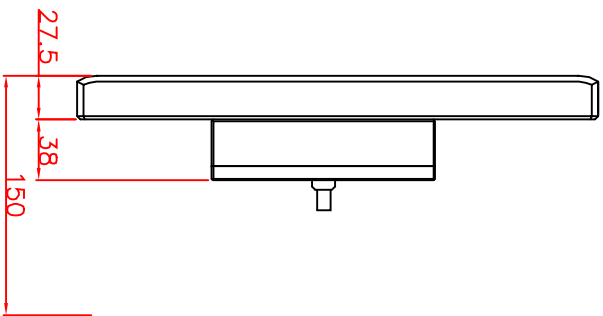

CP7011-0001-M122

Tilting adapter for  
Rittal Tragsystem

1. Art.Nr. CP6527.000
2. Art.Nr. CP6529.000

main dimensions and  
fixing points

dimensions in mm

rear view

right view

front view