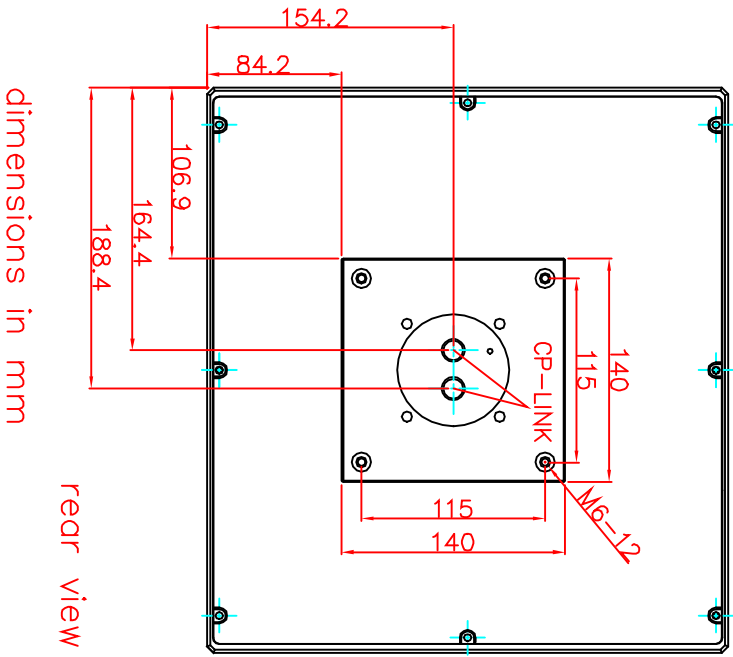

CP7011-0001-M122

Tilting adapter for  
Rittal Tragsystem

1. Art.Nr. CP6527.000
2. Art.Nr. CP6529.000

main dimensions and  
fixing points

dimensions in mm

rear view

right view

front view