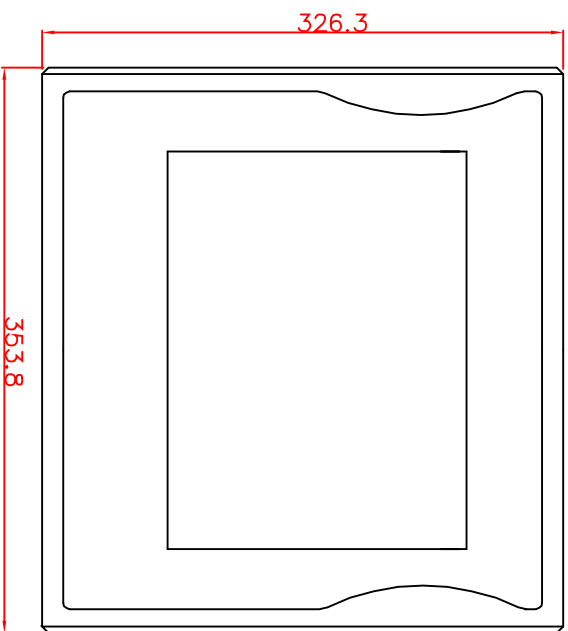

CP7011-0001-M122

Tilting adapter for  
Rittal Tragsystem

1. Art.Nr. CP6527.000
2. Art.Nr. CP6529.000

main dimensions and  
fixing points

dimensions in mm

rear view

right view

front view