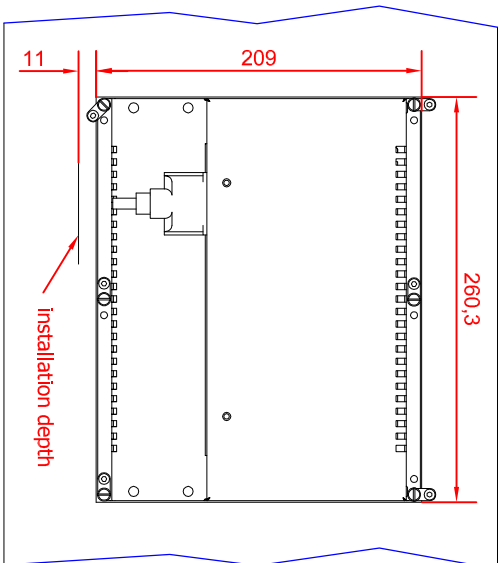

bottom view

rear view
with
install measure

rear view

dimensions in mm

right view

CP6919-0000
main dimensions

front view