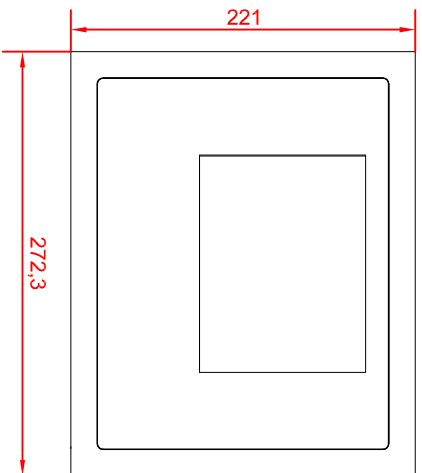

bottom view

rear view
with
install measure

rear view

dimensions in mm

right view

CP6919-0000
main dimensions

front view