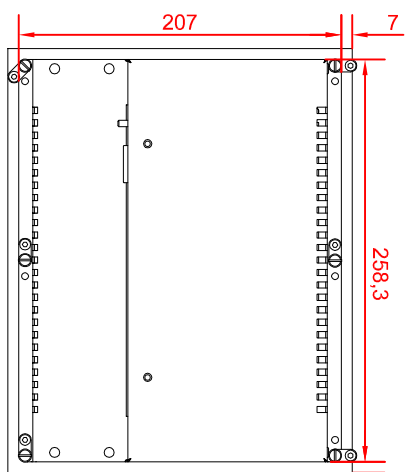

bottom view

rear view
with
install measure

rear view

dimensions in mm

right view

CP6919-0000
main dimensions

front view