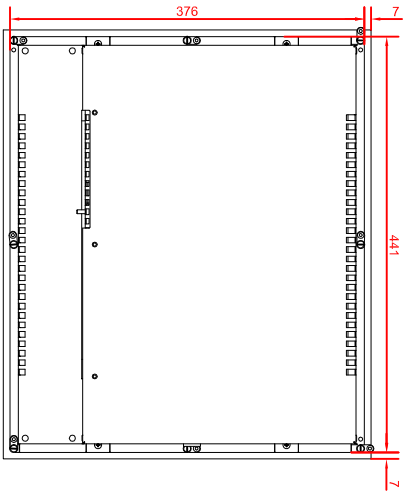

bottom view

CP6903-0011
main dimensions

rear view
with
install measure

rear view
dimensions in mm

right view

front view