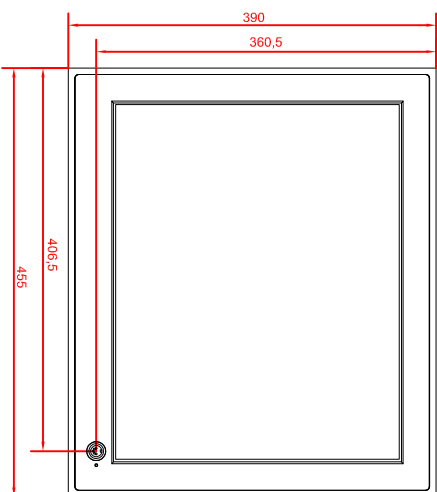

bottom view

CP6903-0011
main dimensions

rear view
with
install measure

rear view
dimensions in mm

right view

front view