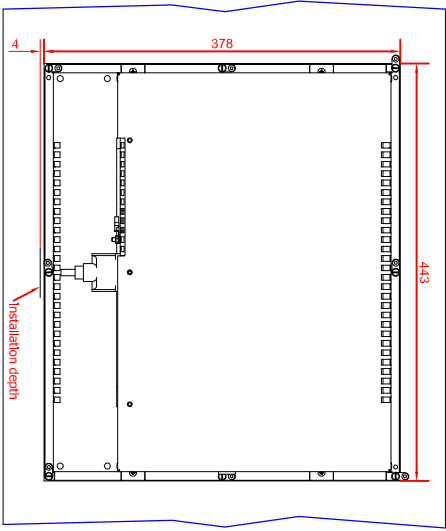

bottom view

CP6903-0011
main dimensions

rear view
with
install measure

rear view
dimensions in mm

right view

front view