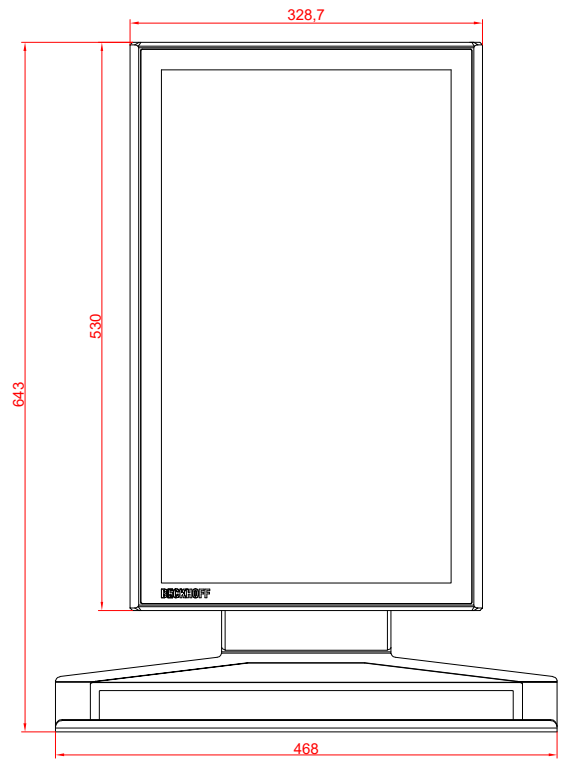

CP3921-0000
with
C9900-M575
C9900-M406

main dimensions and
fixing points

dimensions in mm

bottom view

rear view

side view

front view