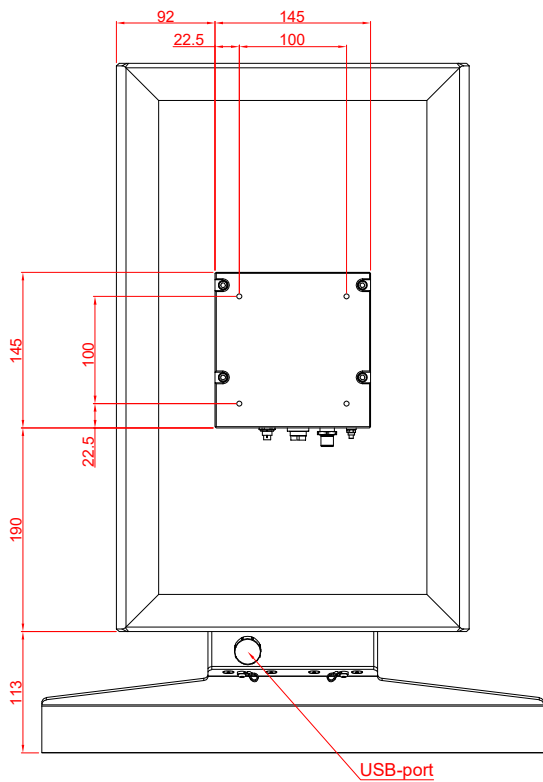

CP3921-0000
with
C9900-M575
C9900-M406

main dimensions and
fixing points

dimensions in mm

bottom view

rear view

side view

front view