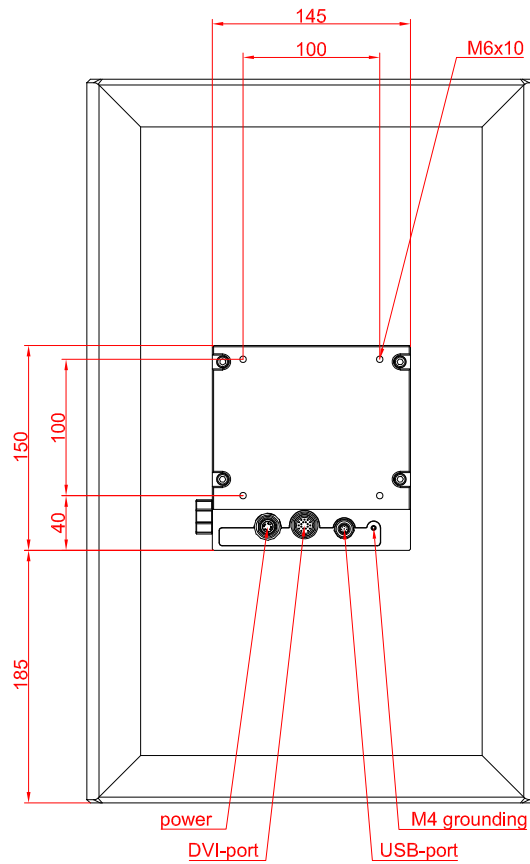

CP3921-M575-M390-E274

main dimensions and
fixing points

dimensions in mm

bottom view

rear view

side view

front view