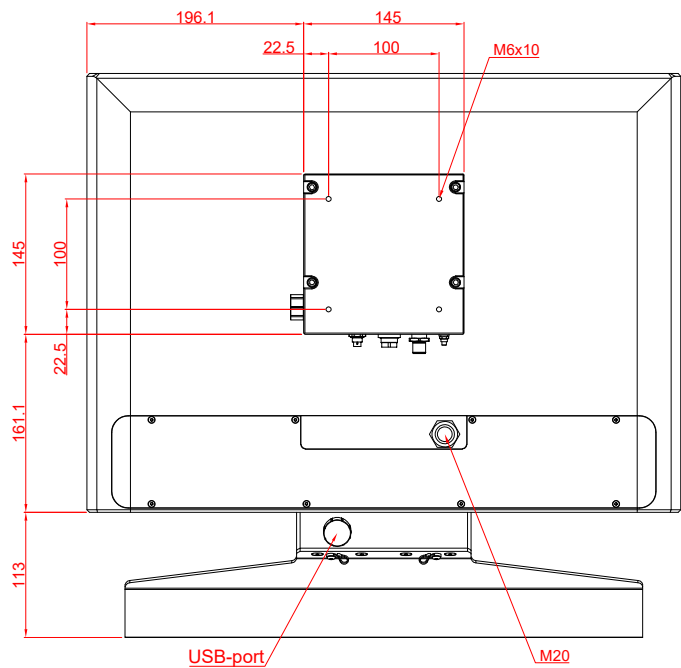

CP3921-0000
with
C9900-G028
C9900-E274
C9900-M406

main dimensions and
fixing points

dimensions in mm

bottom view

rear view

side view

front view