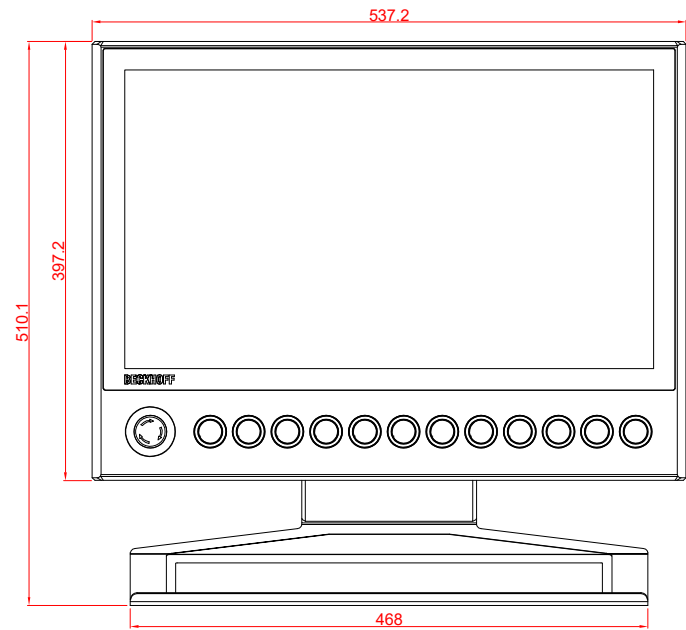

CP3921-0000
with
C9900-G028
C9900-E274
C9900-M406

main dimensions and
fixing points

dimensions in mm

bottom view

rear view

side view

front view