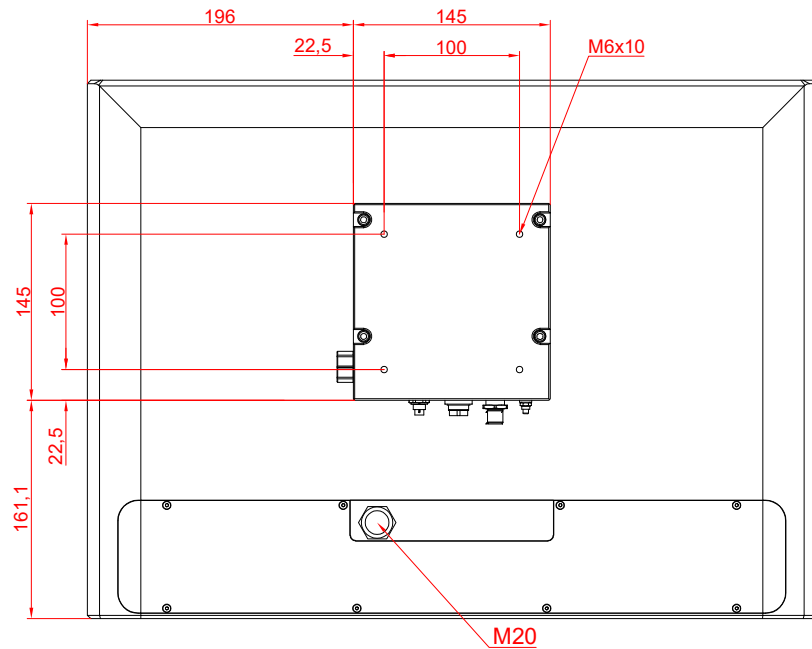

CP3921-0000  
with  
C9900-G028  
C9900-E274

main dimensions and  
fixing points

dimensions in mm

bottom view

rear view

side view

front view