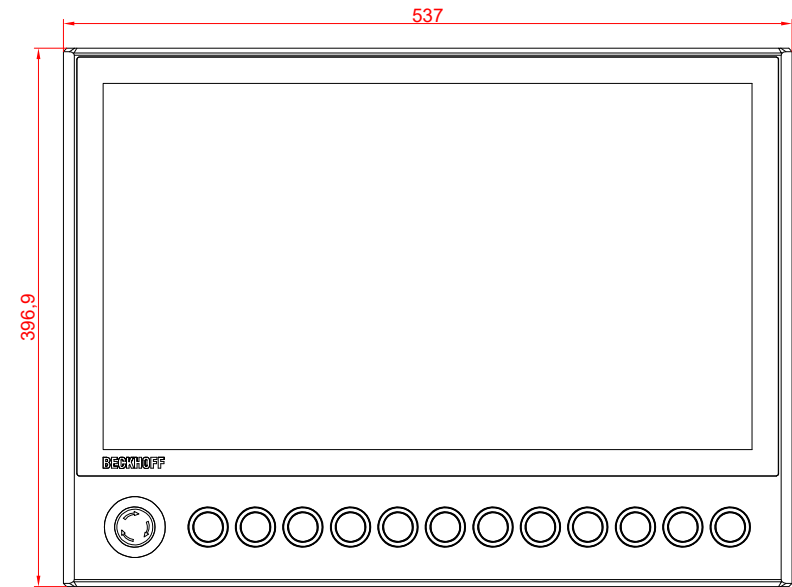

CP3921-0000  
with  
C9900-G028  
C9900-E274

main dimensions and  
fixing points

dimensions in mm

bottom view

rear view

side view

front view