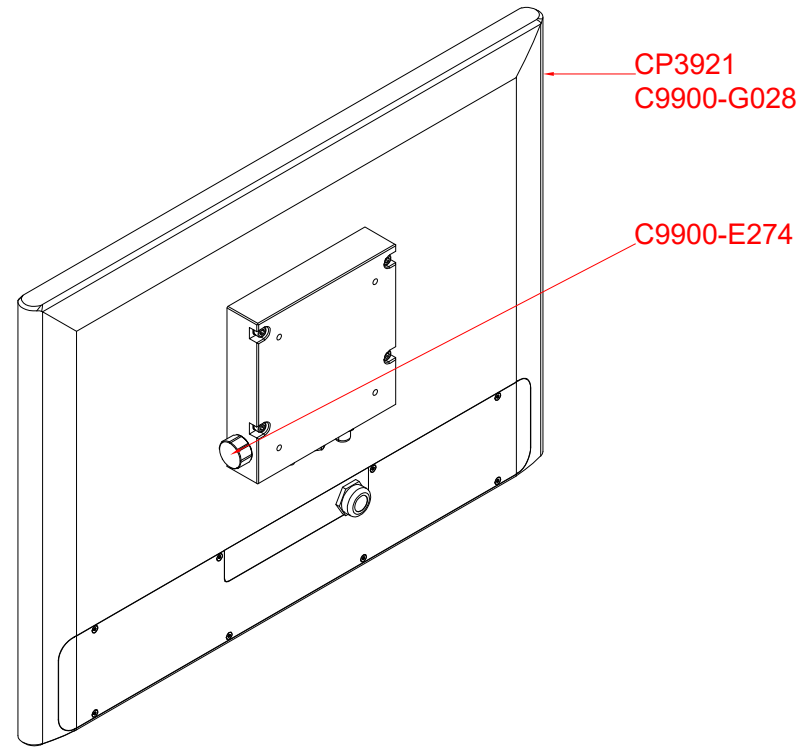

CP3921-0000  
with  
C9900-G028  
C9900-E274

main dimensions and  
fixing points

dimensions in mm

bottom view

rear view

side view

front view