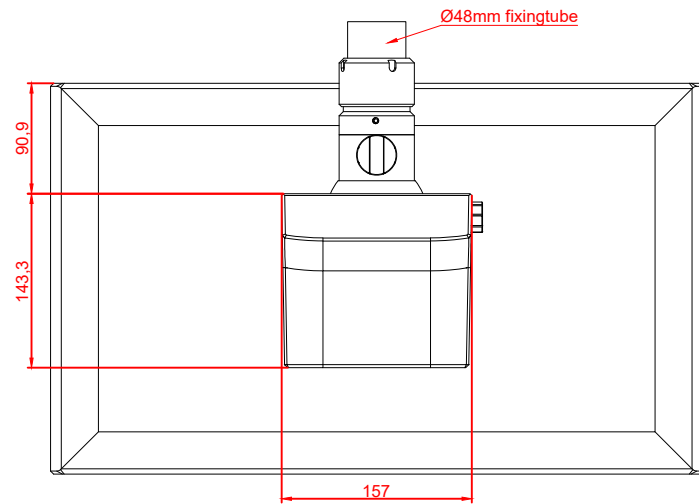

front view

left view

rear view

top view

CP3921-0010
with
C9900-M750
C9900-E274

main dimensions and
fixing points

dimensions in mm