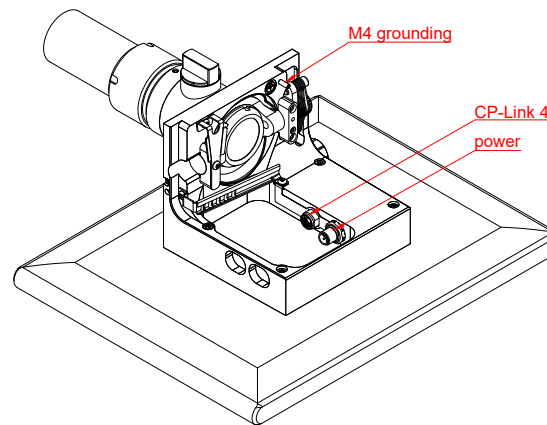

front view

left view

rear view

top view

CP3921-0010
with
C9900-M750
C9900-E274

main dimensions and
fixing points

dimensions in mm