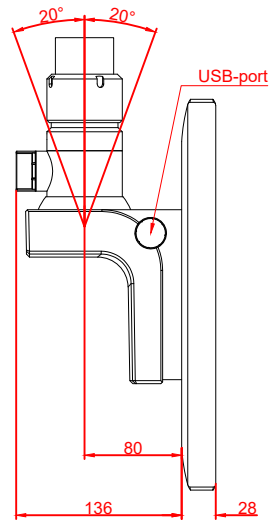

front view

left view

rear view

top view

CP3921-0010
with
C9900-M750
C9900-E274

main dimensions and
fixing points

dimensions in mm